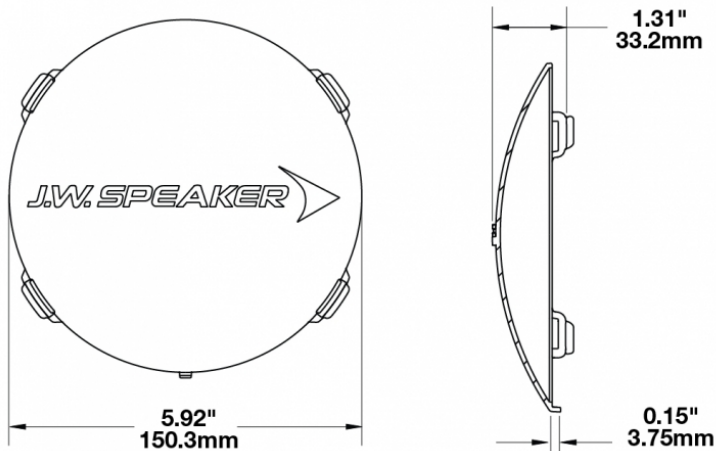

Amber Replacement Lens Cover for Model TS3001R

PRODUCT INFORMATION

Description	Amber Replacement Lens Cover for Model TS3001R
Height	150.50 mm / 5.93 in
Width	150.50 mm / 5.93 in
Depth	33.20 mm / 1.31 in
Shape	Round
Outer Lens Material	Polycarbonate
Outer Lens Color	Amber
Product Weight	0.13 lbs / 0.06 kgs
Shipping Weight	0.80 lbs / 0.36 kgs

PRODUCT DIMENSIONS

Print date: 2024-12-21

© 2024 J.W. Speaker Corporation • Germantown, WI U.S.A.
www.jwspeaker.com • speaker@jwspeaker.com • 262.251.6660

Amber Replacement Lens Cover for Model TS3001R

REGULATORY STANDARDS COMPLIANCE