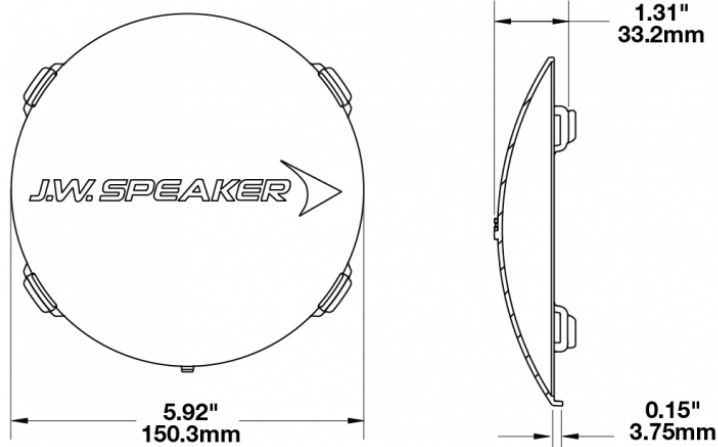

PRODUCT DIMENSIONS

Print date: 2025-01-27

© 2025 J.W. Speaker Corporation • Germantown, WI U.S.A.
www.jwspeaker.com • speaker@jwspeaker.com • 262.251.6660

J.W. SPEAKER
Engineered. Lighting. Solutions.