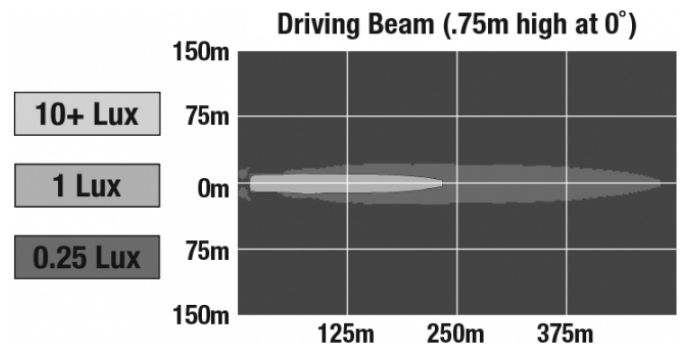

REGULATORY STANDARDS COMPLIANCE

Buy America Standards Eco Friendly
FMVSS 108 s10.1 (Table XVIII) IEC IP67

PHOTOMETRIC SPECIFICATIONS

Raw Lumen Output	1,960
Effective Lumen Output	1,080
Candela Output	55,000
Beam Pattern(s)	Forward Lighting - Driving