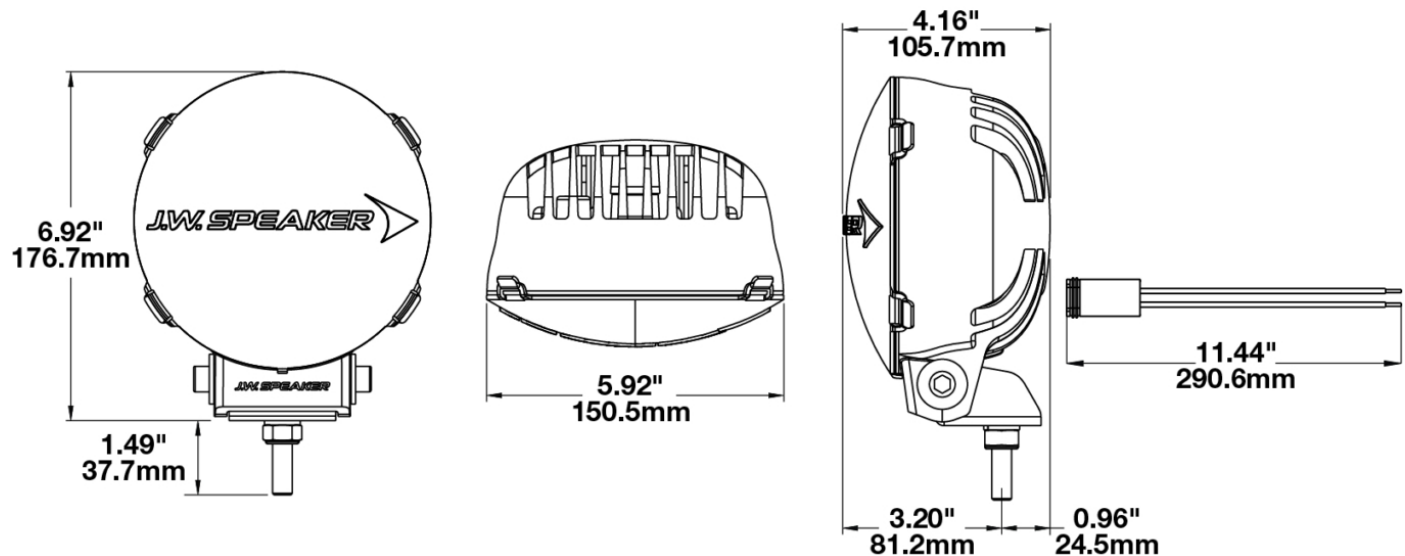

PRODUCT DIMENSIONS

Print date: 2025-01-27

© 2025 J.W. Speaker Corporation • Germantown, WI U.S.A.
www.jwspeaker.com • speaker@jwspeaker.com • 262.251.6660

J.W. SPEAKER
Engineered. Lighting. Solutions.