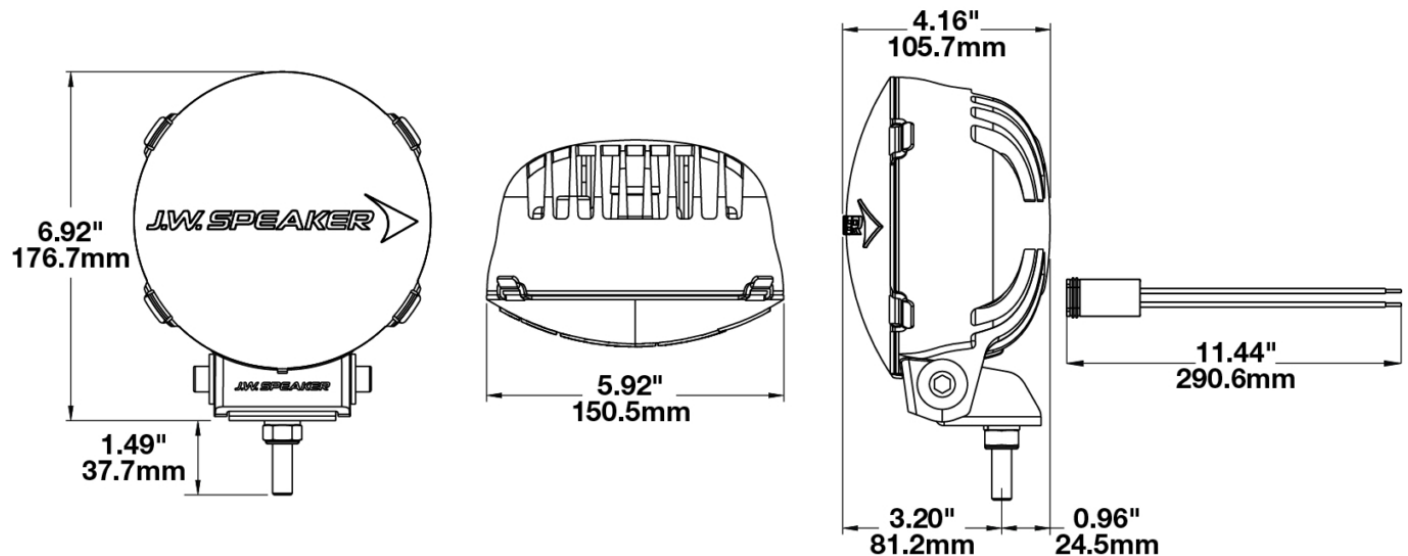

PRODUCT DIMENSIONS

Print date: 2025-04-02

© 2025 J.W. Speaker Corporation • Germantown, WI U.S.A.
www.jwspeaker.com • speaker@jwspeaker.com • 262.251.6660

J.W. SPEAKER
Engineered. Lighting. Solutions.