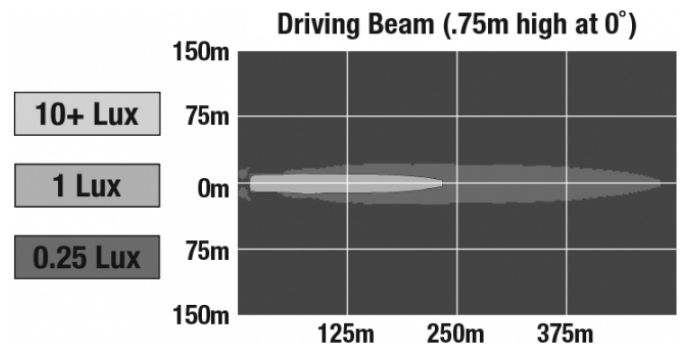

Print date: 2024-09-01

© 2024 J.W. Speaker Corporation • Germantown, WI U.S.A.
www.jwspeaker.com • speaker@jwspeaker.com • 262.251.6660