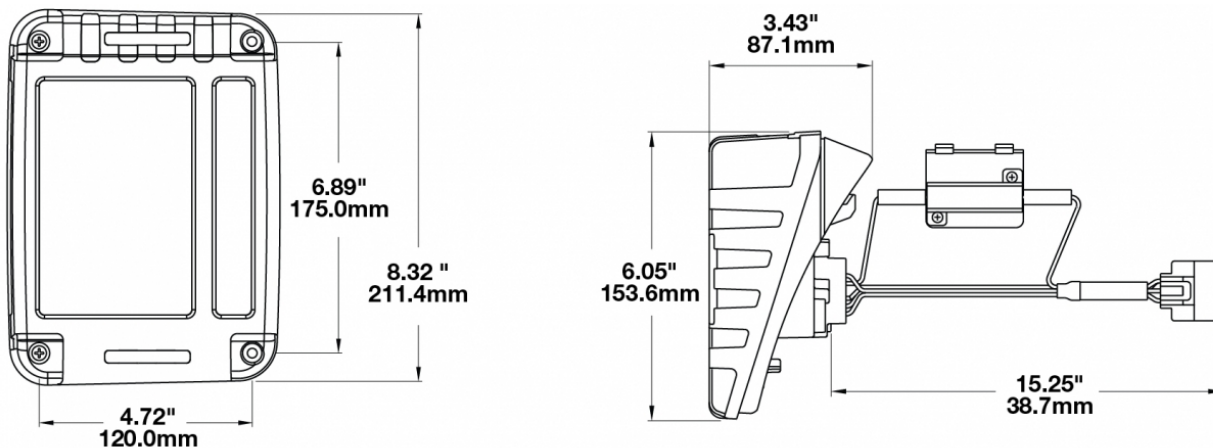

PRODUCT DIMENSIONS

Print date: 2025-04-24

© 2025 J.W. Speaker Corporation • Germantown, WI U.S.A.
www.jwspeaker.com • speaker@jwspeaker.com • 262.251.6660

J.W. SPEAKER
Engineered. Lighting. Solutions.