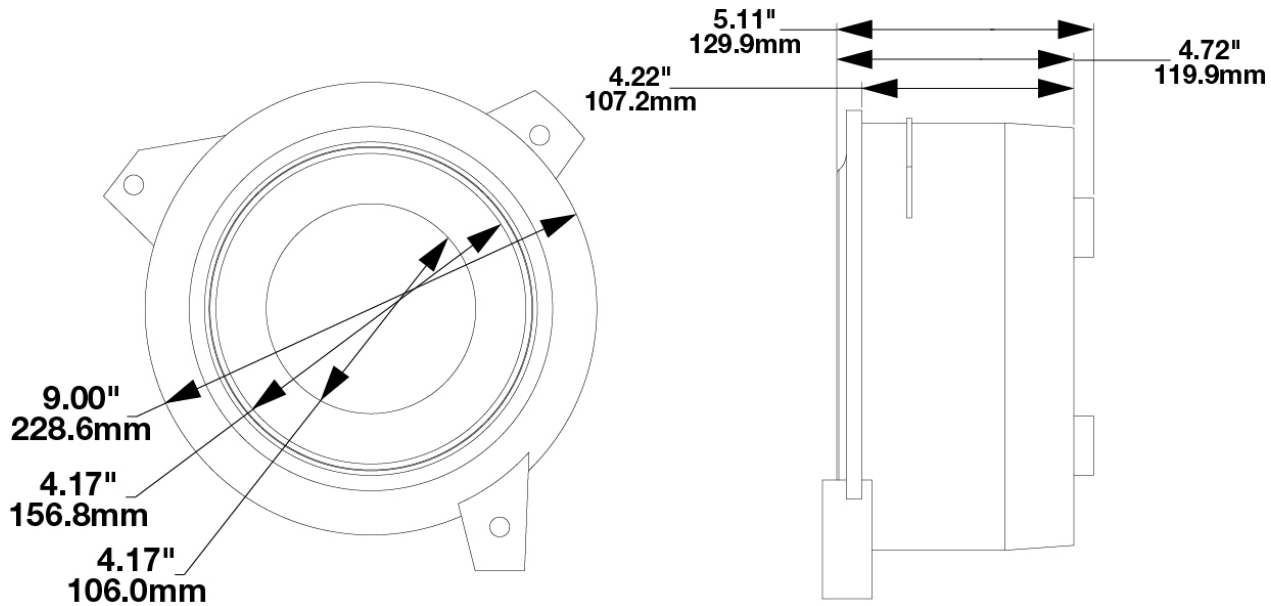

8700 Evolution J2 Mounting Kit for Jeep JL

PRODUCT DIMENSIONS

APPLICATIONS