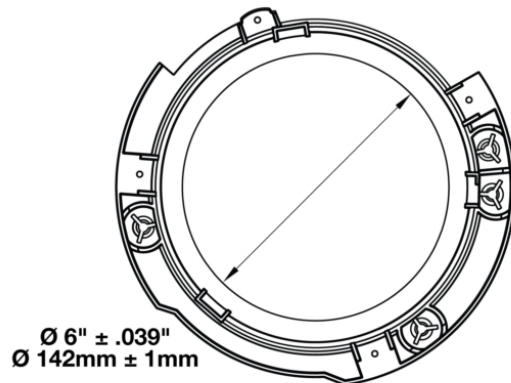

PRODUCT DIMENSIONS

Left Hand Side

Print date: 2025-03-31

© 2025 J.W. Speaker Corporation • Germantown, WI U.S.A.
www.jwspeaker.com • speaker@jwspeaker.com • 262.251.6660

J.W. SPEAKER
Engineered. Lighting. Solutions.