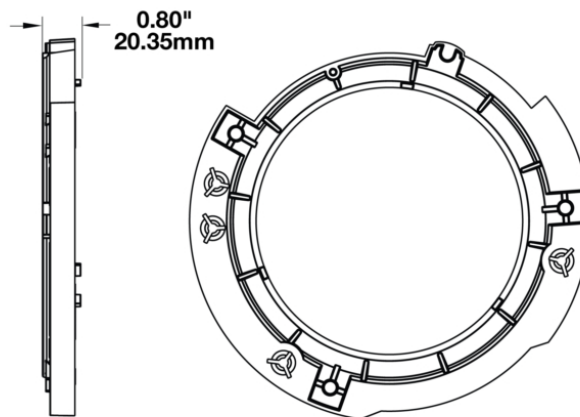

PRODUCT DIMENSIONS

Left Hand Side

Print date: 2025-03-31

© 2025 J.W. Speaker Corporation • Germantown, WI U.S.A.
www.jwspeaker.com • speaker@jwspeaker.com • 262.251.6660

J.W. SPEAKER
Engineered. Lighting. Solutions.