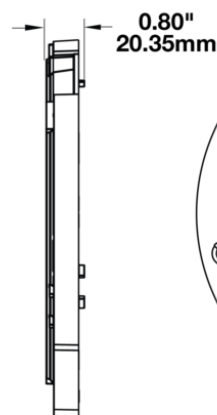

Single Mounting Ring (Right Hand Side) for 2017 Jeeps 7" Round Headlights

PRODUCT INFORMATION

Description	Single Mounting Ring (Right Hand Side) for 2017 Jeeps 7" Round Headlights
Height	200.00 mm / 7.87 in
Width	200.00 mm / 7.87 in
Depth	15.00 mm / 0.59 in
Shape	Round
Housing Material	Polycarbonate
Housing Color	Black
Product Weight	0.25 lbs / 0.11 kgs
Shipping Weight	0.50 lbs / 0.23 kgs

PRODUCT DIMENSIONS

Right Hand Side

Print date: 2024-06-30

© 2024 J.W. Speaker Corporation • Germantown, WI U.S.A.
www.jwspeaker.com • speaker@jwspeaker.com • 262.251.6660

J.W. SPEAKER
Engineered. Lighting. Solutions.