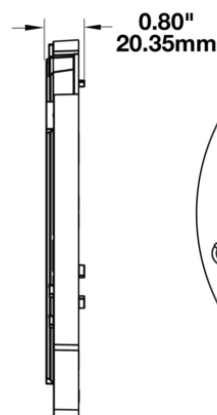

PRODUCT DIMENSIONS

Right Hand Side

Print date: 2025-03-31

© 2025 J.W. Speaker Corporation • Germantown, WI U.S.A.
www.jwspeaker.com • speaker@jwspeaker.com • 262.251.6660

J.W. SPEAKER
Engineered. Lighting. Solutions.