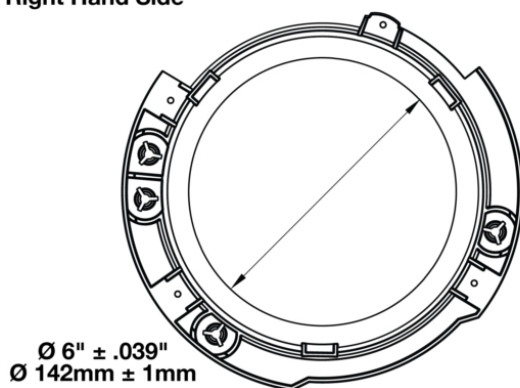

PRODUCT DIMENSIONS

Right Hand Side

Print date: 2024-06-30

© 2024 J.W. Speaker Corporation • Germantown, WI U.S.A.
www.jwspeaker.com • speaker@jwspeaker.com • 262.251.6660

J.W. SPEAKER
Engineered. Lighting. Solutions.