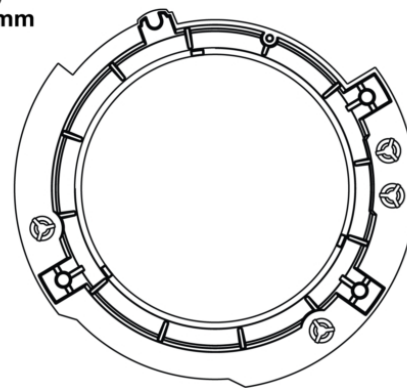

PRODUCT DIMENSIONS

Right Hand Side

Print date: 2025-03-31

© 2025 J.W. Speaker Corporation • Germantown, WI U.S.A.
www.jwspeaker.com • speaker@jwspeaker.com • 262.251.6660

J.W. SPEAKER
Engineered. Lighting. Solutions.