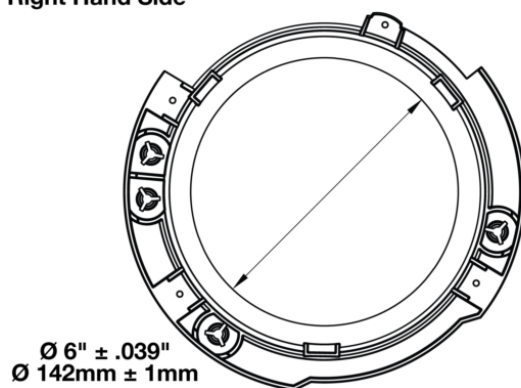

PRODUCT DIMENSIONS

Right Hand Side

Print date: 2025-03-31

© 2025 J.W. Speaker Corporation • Germantown, WI U.S.A.
www.jwspeaker.com • speaker@jwspeaker.com • 262.251.6660

J.W. SPEAKER
Engineered. Lighting. Solutions.