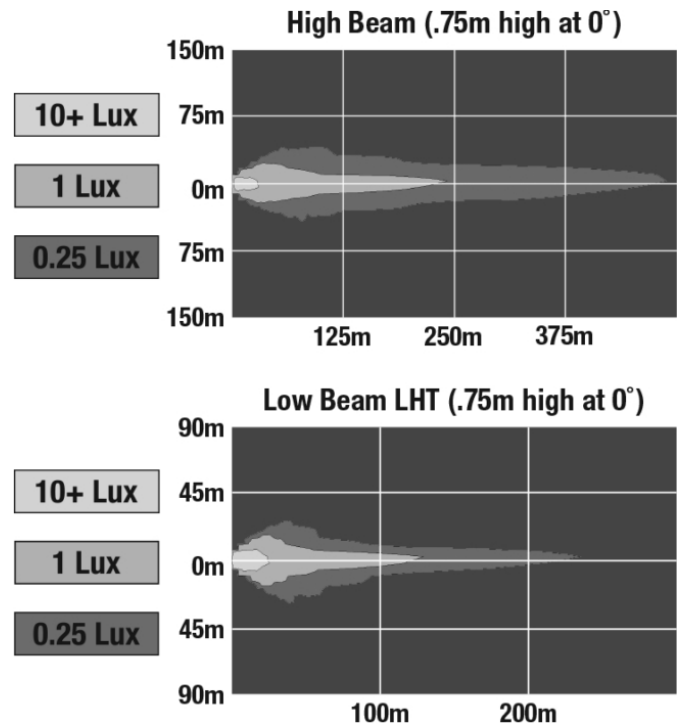

## ELECTRICAL SPECIFICATIONS

---

<b>Input Voltage</b>	12V DC
<b>Operating Voltage</b>	9-16V DC
<b>Black Wire</b>	Ground
<b>White Wire</b>	High Beam
<b>Yellow Wire</b>	Low Beam
<b>Red Wire</b>	Front Position
<b>Blue Wire</b>	DRL
<b>Current Draw</b>	4.20A @ 12V DC (High Beam) 2.00A @ 12V DC (Low Beam) 1.60A @ 12V DC (DRL) 0.16A @ 12V DC (Front Position)

## PHOTOMETRIC SPECIFICATIONS

<b>Raw Lumen Output</b>	3,200 (High Beam); 1,770 (Low Beam)
<b>Effective Lumen Output</b>	1,260 (High Beam); 750 (Low Beam)
<b>Candela Output</b>	71,500 (High Beam); 35,003 (Low Beam)
<b>Nominal LED Color Temperature</b>	5000 K
<b>Beam Pattern(s)</b>	Forward Lighting - Daytime Running Light Forward Lighting - High Beam (DOT/ECE) Forward Lighting - Low Beam (ECE Left Hand) Signalization - Front Position