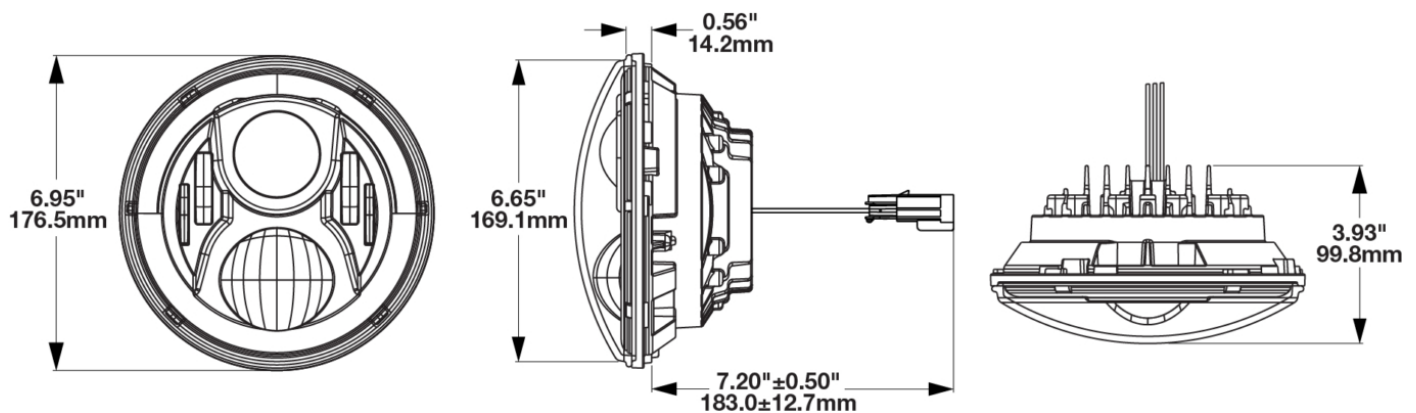

PRODUCT DIMENSIONS

Print date: 2025-01-03

© 2025 J.W. Speaker Corporation • Germantown, WI U.S.A.
www.jwspeaker.com • speaker@jwspeaker.com • 262.251.6660

J.W. SPEAKER
Engineered. Lighting. Solutions.