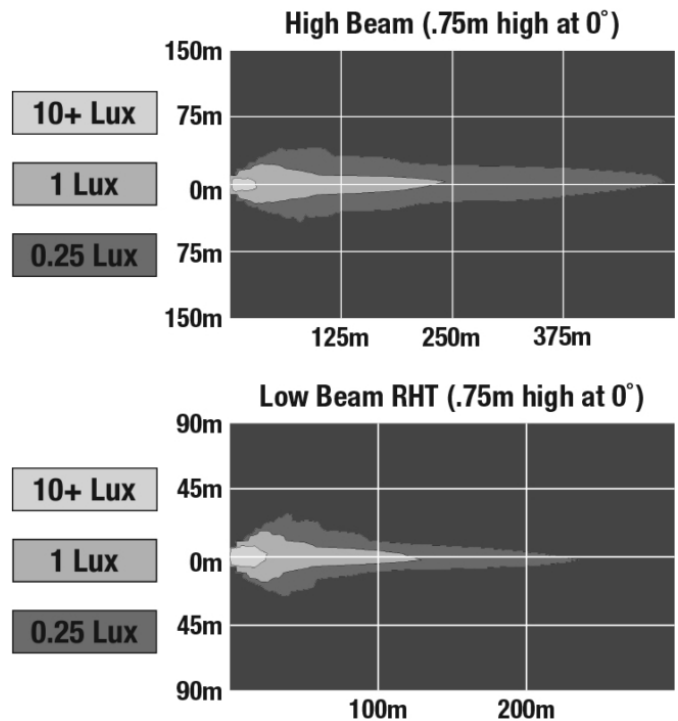

LED Headlights - Model 8700 Evolution J2 Series

PRODUCT INFORMATION

Description	12V ECE RHT LED High & Low Beam Headlights with FP, DRL, & Black Bezel - 2 Light Kit
Height	176.53 mm / 6.95 in
Width	176.53 mm / 6.95 in
Depth	99.82 mm / 3.93 in
Shape	Round
Outer Lens Material	Polycarbonate
Outer Lens Color	Clear
Housing Material	Die-Cast Aluminum
Housing Color	Gray
Bezel Color	Black
Retrofits	7" Round Headlights or 2D1 PAR56
Minimum Operating Temperature	-40 °C / -40 °F
Maximum Operating Temperature	65 °C / 149 °F
Connector or Wiring	H4
Mating Connector	H4 AMP 172615-2
Product Weight	4.75 lbs / 2.15 kgs
Shipping Weight	6.55 lbs / 2.97 kgs

ELECTRICAL SPECIFICATIONS

Input Voltage	12V DC
Operating Voltage	9-16V DC
Transient Spike Protection	150V Peak @ 1 HZ-100 Pulses
Black Wire	Ground
White Wire	High Beam
Yellow Wire	Low Beam
Red Wire	Front Position
Blue Wire	DRL
Current Draw	4.20A @ 12V DC (High Beam) 2.00A @ 12V DC (Low Beam) 1.60A @ 12V DC (DRL) 0.16A @ 12V DC (Front Position)

J.W. SPEAKER 
Engineered. Lighting. Solutions.

LED Headlights - Model 8700 Evolution J2 Series

PHOTOMETRIC SPECIFICATIONS

Raw Lumen Output	3,200 (High Beam); 1,770 (Low Beam)
Effective Lumen Output	1,260 (High Beam); 750 (Low Beam)
Candela Output	71,500 (High Beam); 35,003 (Low Beam)
Nominal LED Color Temperature	5000 K
Beam Pattern(s)	Forward Lighting - Daytime Running Light Forward Lighting - High Beam (DOT/ECE) Forward Lighting - Low Beam (ECE Right Hand) Signalization - Front Position