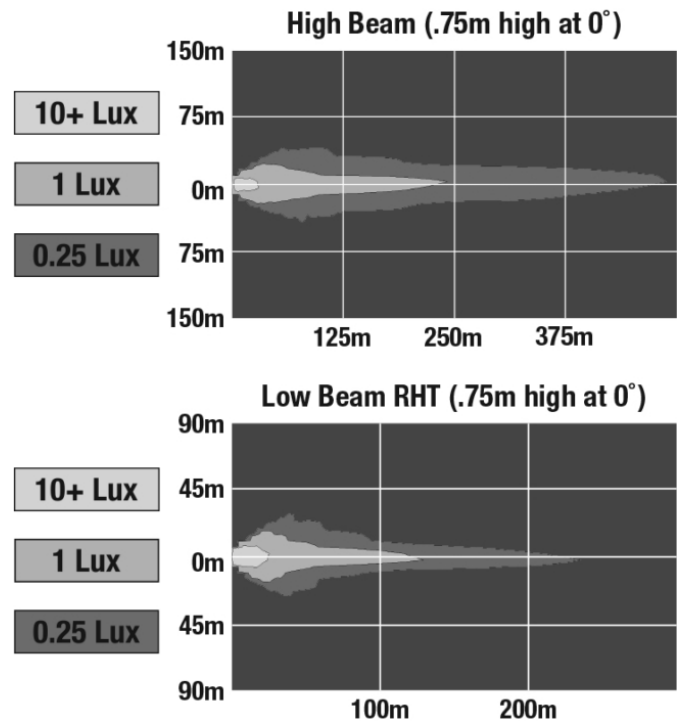

## PRODUCT INFORMATION

<b>Description</b>	12V ECE RHT LED High & Low Beam Headlights with FP, DRL, & Black Bezel - 2 Light Kit
<b>Height</b>	176.53 mm / 6.95 in
<b>Width</b>	176.53 mm / 6.95 in
<b>Depth</b>	99.82 mm / 3.93 in
<b>Shape</b>	Round
<b>Outer Lens Material</b>	Polycarbonate
<b>Outer Lens Color</b>	Clear
<b>Housing Material</b>	Die-Cast Aluminum
<b>Housing Color</b>	Gray
<b>Bezel Color</b>	Black
<b>Retrofits</b>	7" Round Headlights or 2D1 PAR56
<b>Minimum Operating Temperature</b>	-40 °C / -40 °F
<b>Maximum Operating Temperature</b>	65 °C / 149 °F
<b>Connector or Wiring</b>	H4
<b>Mating Connector</b>	H4 AMP 172615-2
<b>Product Weight</b>	4.75 lbs / 2.15 kgs
<b>Shipping Weight</b>	6.55 lbs / 2.97 kgs

## ELECTRICAL SPECIFICATIONS

---

<b>Input Voltage</b>	12V DC
<b>Operating Voltage</b>	9-16V DC
<b>Transient Spike Protection</b>	150V Peak @ 1 HZ-100 Pulses
<b>Black Wire</b>	Ground
<b>White Wire</b>	High Beam
<b>Yellow Wire</b>	Low Beam
<b>Red Wire</b>	Front Position
<b>Blue Wire</b>	DRL
<b>Current Draw</b>	4.20A @ 12V DC (High Beam) 2.00A @ 12V DC (Low Beam) 1.60A @ 12V DC (DRL) 0.16A @ 12V DC (Front Position)

## PHOTOMETRIC SPECIFICATIONS

<b>Raw Lumen Output</b>	3,200 (High Beam); 1,770 (Low Beam)
<b>Effective Lumen Output</b>	1,260 (High Beam); 750 (Low Beam)
<b>Candela Output</b>	71,500 (High Beam); 35,003 (Low Beam)
<b>Nominal LED Color Temperature</b>	5000 K
<b>Beam Pattern(s)</b>	Forward Lighting - Daytime Running Light Forward Lighting - High Beam (DOT/ECE) Forward Lighting - Low Beam (ECE Right Hand) Signalization - Front Position