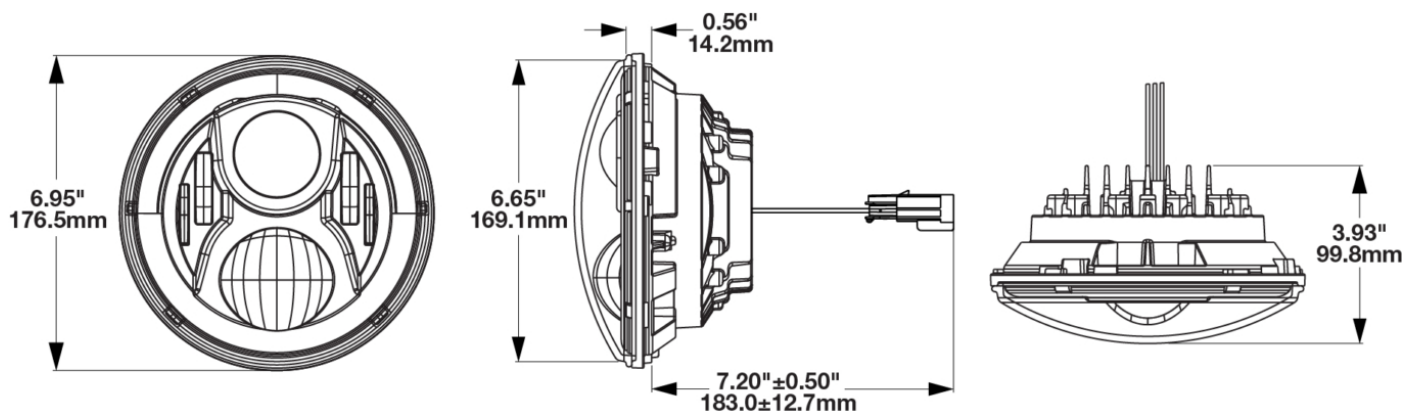

PRODUCT DIMENSIONS

Print date: 2025-03-31

© 2025 J.W. Speaker Corporation • Germantown, WI U.S.A.
www.jwspeaker.com • speaker@jwspeaker.com • 262.251.6660

J.W. SPEAKER
Engineered. Lighting. Solutions.