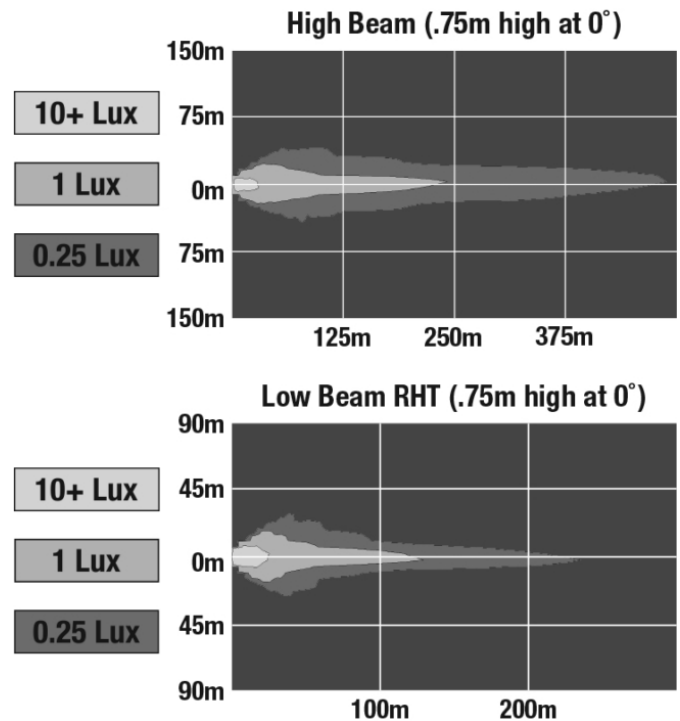

## ELECTRICAL SPECIFICATIONS

---

<b>Input Voltage</b>	12V DC
<b>Operating Voltage</b>	9-16V DC
<b>Transient Spike Protection</b>	150V Peak @ 1 HZ-100 Pulses
<b>Black Wire</b>	Ground
<b>White Wire</b>	High Beam
<b>Yellow Wire</b>	Low Beam
<b>Current Draw</b>	4.2A @ 12V DC (High Beam) 2.0A @ 12V DC (Low Beam)

## PHOTOMETRIC SPECIFICATIONS

<b>Raw Lumen Output</b>	3,200 (High Beam); 1,770 (Low Beam)
<b>Effective Lumen Output</b>	1,260 (High Beam); 750 (Low Beam)
<b>Candela Output</b>	71,500 (High Beam); 35,003 (Low Beam)
<b>Nominal LED Color Temperature</b>	5000 K
<b>Beam Pattern(s)</b>	Forward Lighting - High Beam (DOT/ECE) Forward Lighting - Low Beam (DOT)