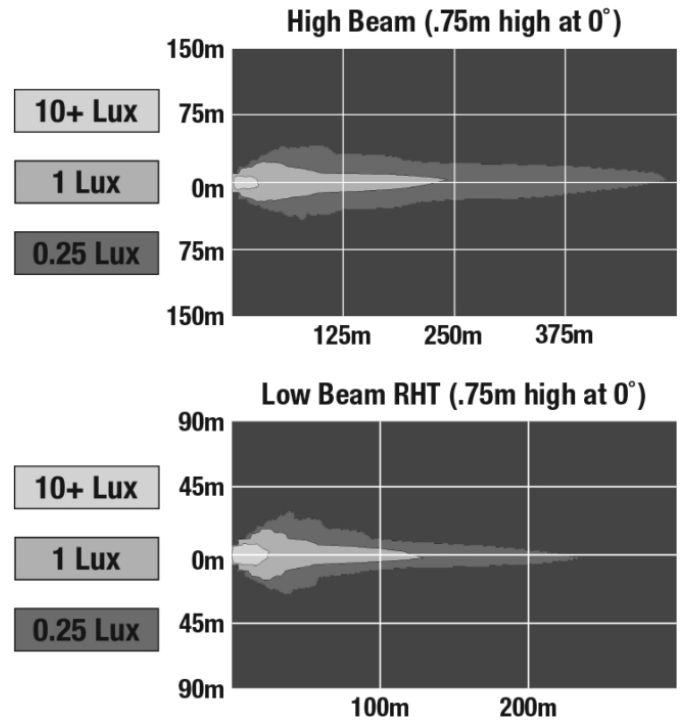

## ELECTRICAL SPECIFICATIONS

---

<b>Input Voltage</b>	12V DC
<b>Operating Voltage</b>	9-16V DC
<b>Transient Spike Protection</b>	150V Peak @ 1 HZ-100 Pulses
<b>Black Wire</b>	Ground
<b>White Wire</b>	High Beam
<b>Yellow Wire</b>	Low Beam
<b>Current Draw</b>	4.2A @ 12V DC (High Beam) 2.0A @ 12V DC (Low Beam)

## PHOTOMETRIC SPECIFICATIONS

<b>Raw Lumen Output</b>	3,200 (High Beam); 1,770 (Low Beam)
<b>Effective Lumen Output</b>	1,260 (High Beam); 750 (Low Beam)
<b>Candela Output</b>	71,500 (High Beam); 35,003 (Low Beam)
<b>Nominal LED Color Temperature</b>	5000 K
<b>Beam Pattern(s)</b>	Forward Lighting - High Beam (DOT/ECE) Forward Lighting - Low Beam (DOT)