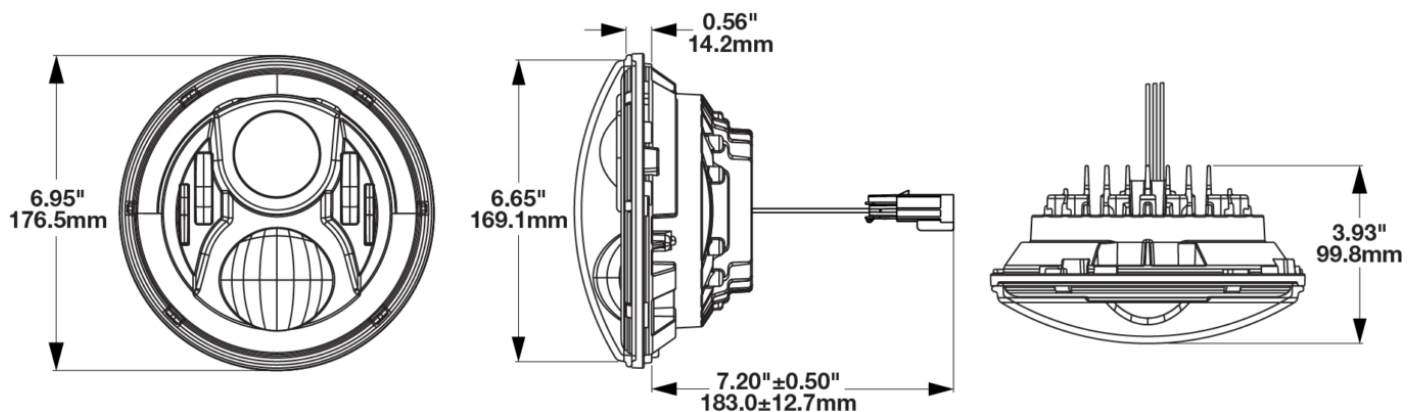

PRODUCT DIMENSIONS

Print date: 2024-12-27

© 2024 J.W. Speaker Corporation • Germantown, WI U.S.A.
www.jwspeaker.com • speaker@jwspeaker.com • 262.251.6660

J.W. SPEAKER
Engineered. Lighting. Solutions.