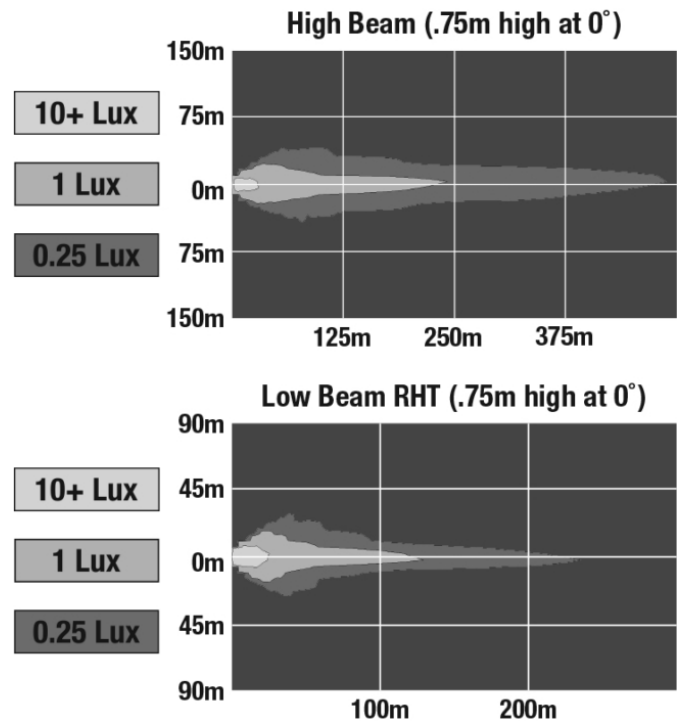

ELECTRICAL SPECIFICATIONS

Input Voltage	12V DC
Operating Voltage	9-16V DC
Transient Spike Protection	150V Peak @ 1 HZ-100 Pulses
Black Wire	Ground
White Wire	High Beam
Yellow Wire	Low Beam
Current Draw	4.2A @ 12V DC (High Beam) 2.0A @ 12V DC (Low Beam)

LED Headlights - Model 8700 Evolution J2 Series

PHOTOMETRIC SPECIFICATIONS

Raw Lumen Output	3,200 (High Beam); 1,770 (Low Beam)
Effective Lumen Output	1,260 (High Beam); 750 (Low Beam)
Candela Output	71,500 (High Beam); 35,003 (Low Beam)
Nominal LED Color Temperature	5000 K
Beam Pattern(s)	Forward Lighting - High Beam (DOT/ECE) Forward Lighting - Low Beam (DOT)