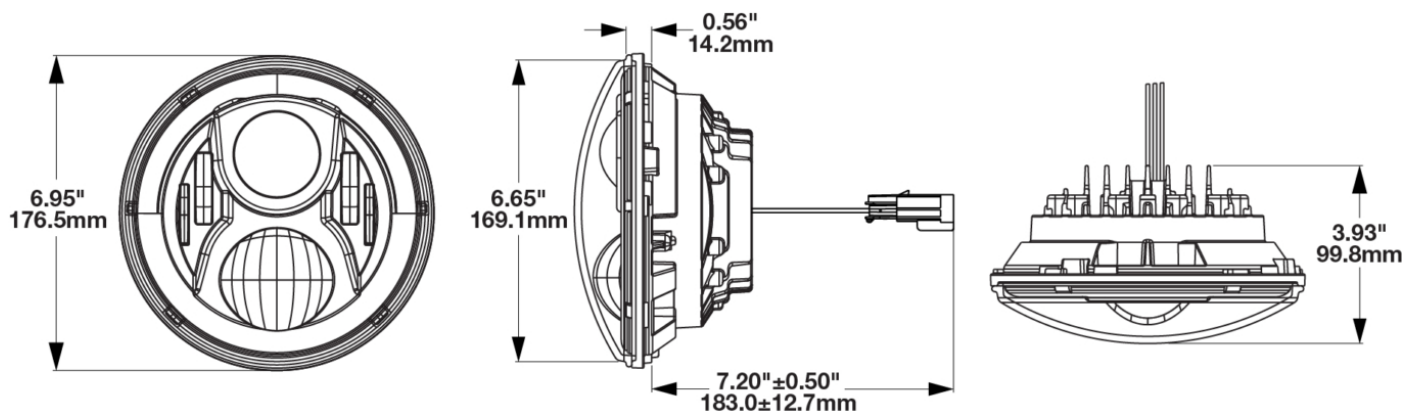

PRODUCT DIMENSIONS

Print date: 2025-01-02

© 2025 J.W. Speaker Corporation • Germantown, WI U.S.A.
www.jwspeaker.com • speaker@jwspeaker.com • 262.251.6660

J.W. SPEAKER
Engineered. Lighting. Solutions.