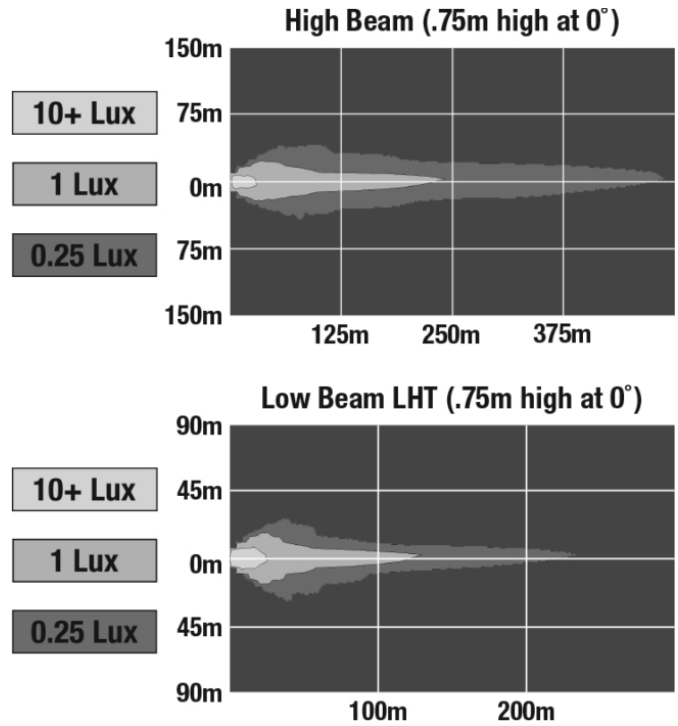

LED Headlights - Model 8700 Evolution J2 Series

PRODUCT INFORMATION

Description	12V ECE LHT LED High & Low Beam Headlights with FP, DRL, & Carbon Fiber Bezel - 2 Light Kit
Height	176.53 mm / 6.95 in
Width	176.53 mm / 6.95 in
Depth	99.82 mm / 3.93 in
Shape	Round
Outer Lens Material	Polycarbonate
Outer Lens Color	Clear
Housing Material	Die-Cast Aluminum
Housing Color	Gray
Bezel Color	Black Carbon Fiber
Retrofits	7" Round Headlights or 2D1 PAR56
Minimum Operating Temperature	-40 °C / -40 °F
Maximum Operating Temperature	65 °C / 149 °F
Connector or Wiring	H4
Mating Connector	H4 AMP 172615-2
Product Weight	4.75 lbs / 2.15 kgs
Shipping Weight	6.55 lbs / 2.97 kgs

ELECTRICAL SPECIFICATIONS

Input Voltage	12V DC
Operating Voltage	9-16V DC
Transient Spike Protection	150V Peak @ 1 HZ-100 Pulses
Black Wire	Ground
White Wire	High Beam
Yellow Wire	Low Beam
Red Wire	Front Position
Blue Wire	DRL
Current Draw	4.20A @ 12V DC (High Beam) 2.00A @ 12V DC (Low Beam) 1.60A @ 12V DC (DRL) 0.16A @ 12V DC (Front Position)

LED Headlights - Model 8700 Evolution J2 Series

PHOTOMETRIC SPECIFICATIONS

Raw Lumen Output	3,200 (High Beam); 1,770 (Low Beam)
Effective Lumen Output	1,260 (High Beam); 750 (Low Beam)
Candela Output	71,500 (High Beam); 35,003 (Low Beam)
Nominal LED Color Temperature	5000 K
Beam Pattern(s)	Forward Lighting - Daytime Running Light Forward Lighting - High Beam (DOT/ECE) Forward Lighting - Low Beam (ECE Left Hand) Signalization - Front Position