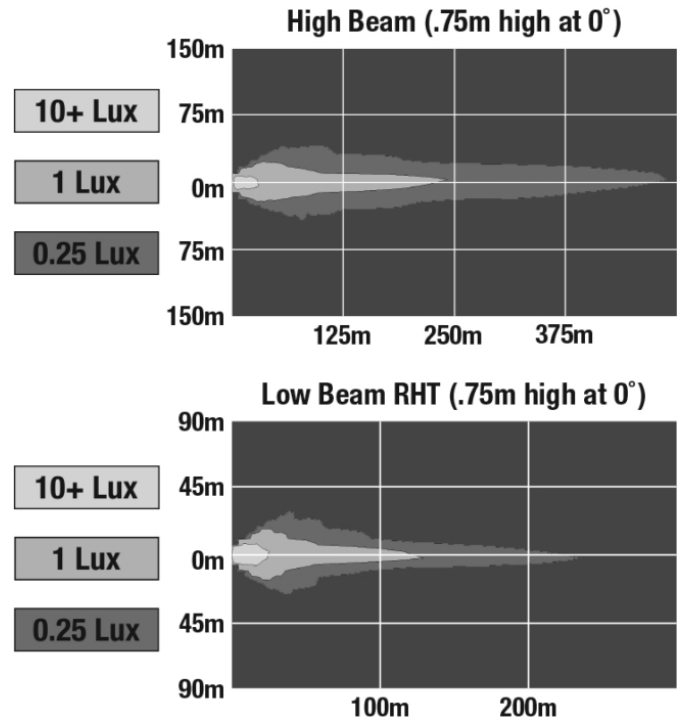

ELECTRICAL SPECIFICATIONS

Input Voltage	12V DC
Operating Voltage	9-16V DC
Transient Spike Protection	150V Peak @ 1 HZ-100 Pulses
Black Wire	Ground
White Wire	High Beam
Yellow Wire	Low Beam
Current Draw	4.20A @ 12V DC (High Beam) 2.00A @ 12V DC (Low Beam)

LED Headlights - Model 8700 Evolution J2 Series

PHOTOMETRIC SPECIFICATIONS

Raw Lumen Output	3,200 (High Beam); 1,770 (Low Beam)
Effective Lumen Output	1,260 (High Beam); 750 (Low Beam)
Candela Output	71,500 (High Beam); 35,003 (Low Beam)
Nominal LED Color Temperature	5000 K
Beam Pattern(s)	Forward Lighting - High Beam (DOT) Forward Lighting - Low Beam (DOT)