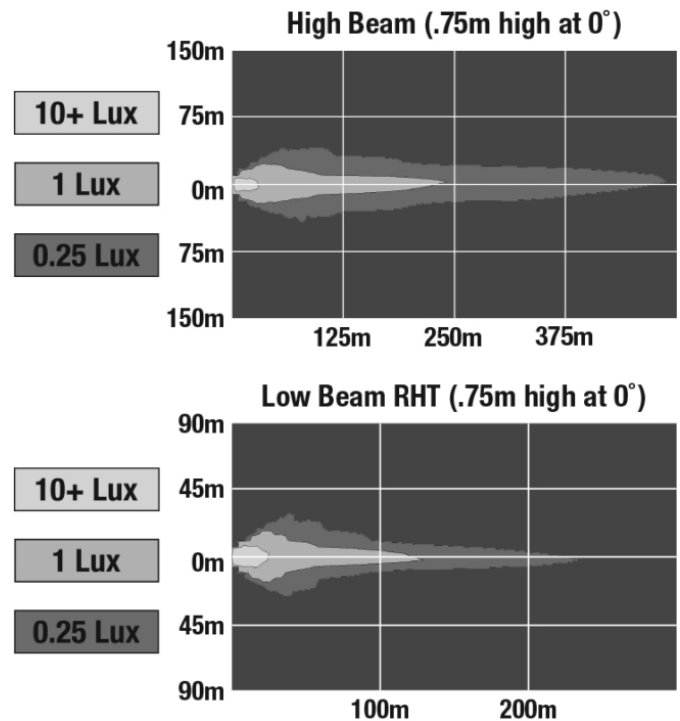

## ELECTRICAL SPECIFICATIONS

---

<b>Input Voltage</b>	12V DC
<b>Operating Voltage</b>	9-16V DC
<b>Transient Spike Protection</b>	150V Peak @ 1 HZ-100 Pulses
<b>Black Wire</b>	Ground
<b>White Wire</b>	High Beam
<b>Yellow Wire</b>	Low Beam
<b>Current Draw</b>	4.20A @ 12V DC (High Beam) 2.00A @ 12V DC (Low Beam)

## PHOTOMETRIC SPECIFICATIONS

<b>Raw Lumen Output</b>	3,200 (High Beam); 1,770 (Low Beam)
<b>Effective Lumen Output</b>	1,260 (High Beam); 750 (Low Beam)
<b>Candela Output</b>	71,500 (High Beam); 35,003 (Low Beam)
<b>Nominal LED Color Temperature</b>	5000 K
<b>Beam Pattern(s)</b>	Forward Lighting - High Beam (DOT) Forward Lighting - Low Beam (DOT)