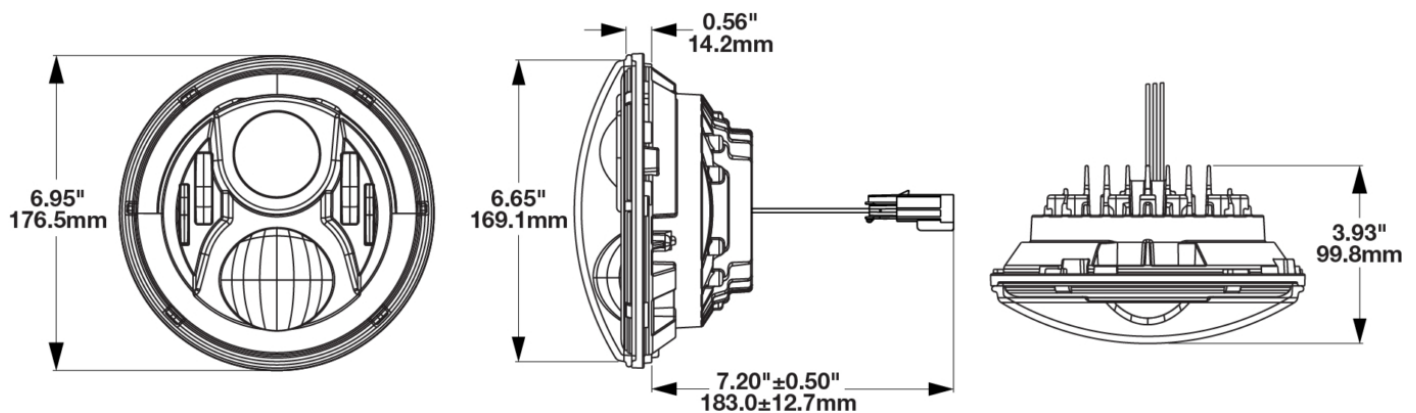

PRODUCT DIMENSIONS

Print date: 2024-12-27

© 2024 J.W. Speaker Corporation • Germantown, WI U.S.A.
www.jwspeaker.com • speaker@jwspeaker.com • 262.251.6660

J.W. SPEAKER
Engineered. Lighting. Solutions.