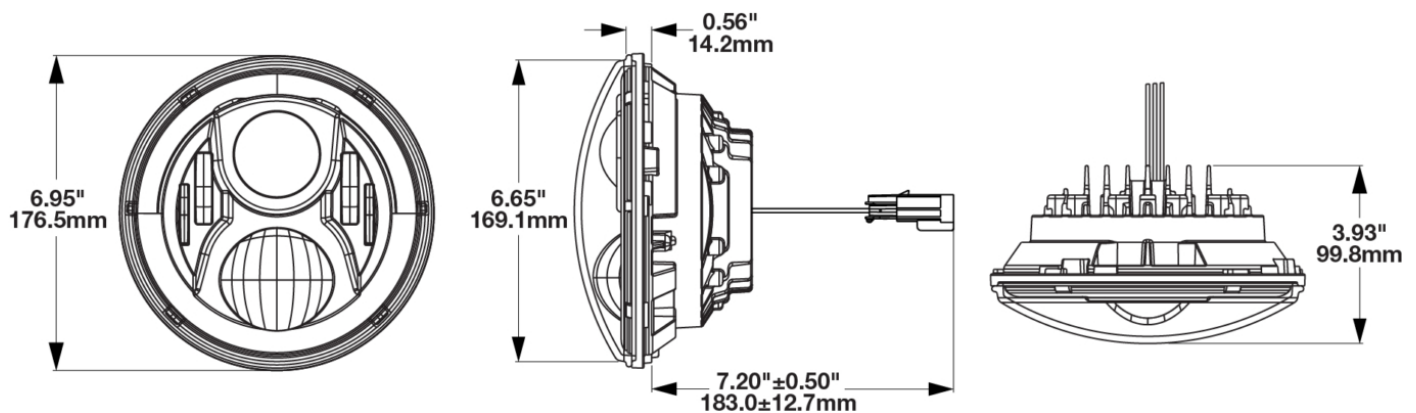

PRODUCT DIMENSIONS

Print date: 2025-02-05

© 2025 J.W. Speaker Corporation • Germantown, WI U.S.A.
www.jwspeaker.com • speaker@jwspeaker.com • 262.251.6660