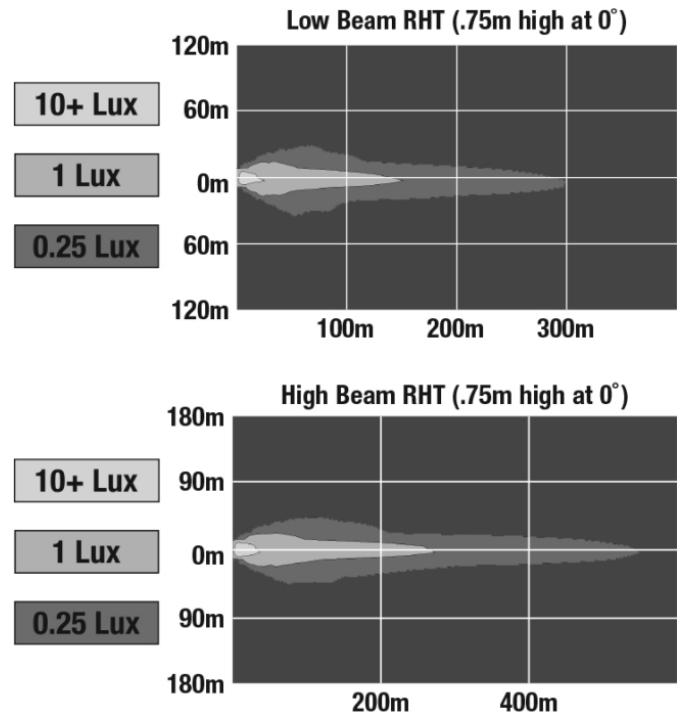

## PHOTOMETRIC SPECIFICATIONS

<b>Raw Lumen Output</b>	3,600 (High Beam); 3,020 (Low Beam)
<b>Effective Lumen Output</b>	1,320 (High Beam); 1,201 (Low Beam)
<b>Candela Output</b>	68,800 (High Beam) 24,800 (Low Beam)
<b>Nominal LED Color Temperature</b>	5000 K
<b>Beam Pattern(s)</b>	Forward Lighting - High Beam (DOT) Forward Lighting - Low Beam (DOT) Signalization - Front Position Signalization - Turn (Front)