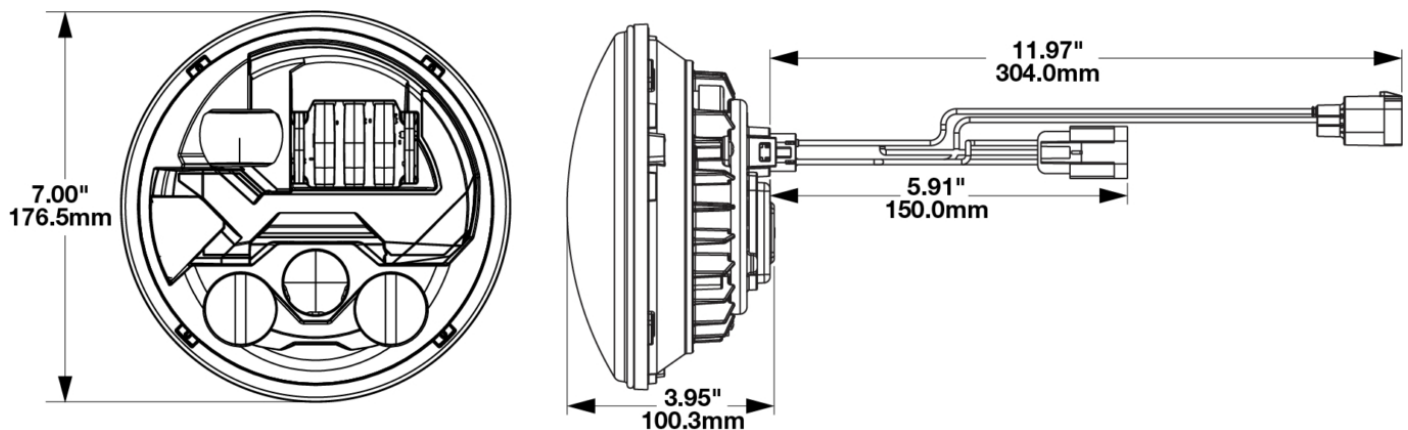

PRODUCT DIMENSIONS

Print date: 2025-01-15

© 2025 J.W. Speaker Corporation • Germantown, WI U.S.A.
www.jwspeaker.com • speaker@jwspeaker.com • 262.251.6660

J.W. SPEAKER®
Engineered. Lighting. Solutions.