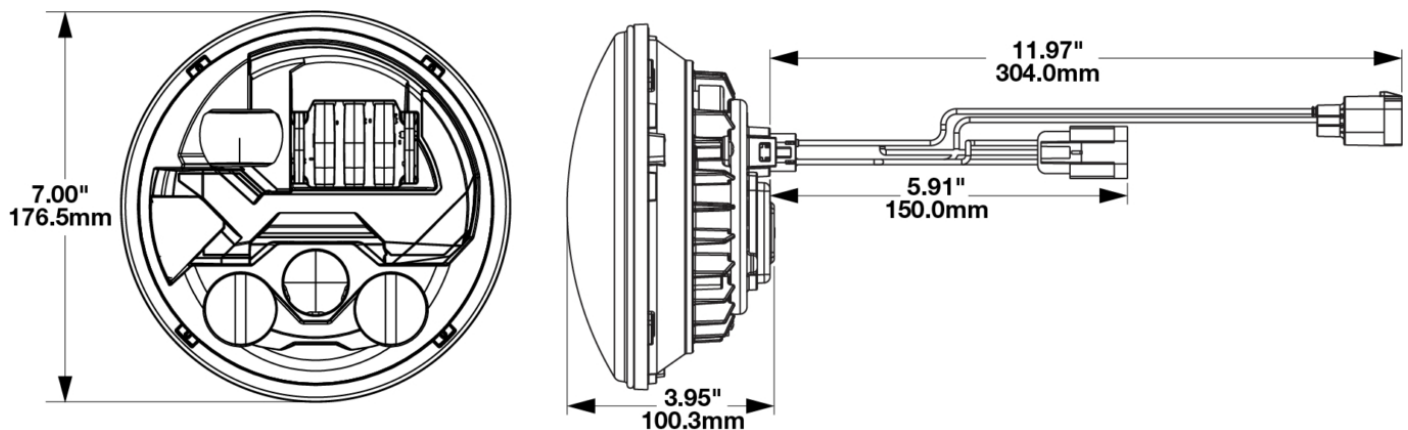

PRODUCT DIMENSIONS

Print date: 2024-12-12

© 2024 J.W. Speaker Corporation • Germantown, WI U.S.A.
www.jwspeaker.com • speaker@jwspeaker.com • 262.251.6660

J.W. SPEAKER®
Engineered. Lighting. Solutions.