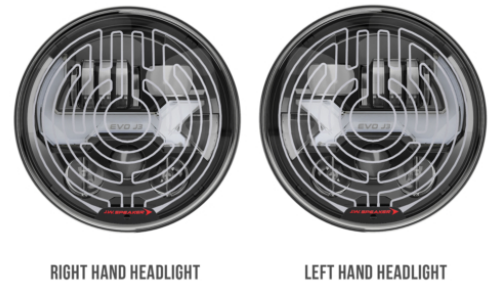

# Jeep LED Headlights - Model EVO J3

## PRODUCT INFORMATION

<b>Description</b>	12V DOT LED High/Low Beam Heated Headlight w/ Built In Turn Signal - Black - 2 Light Kit
<b>Height</b>	176.50 mm / 6.95 in
<b>Width</b>	176.50 mm / 6.95 in
<b>Depth</b>	112.00 mm / 4.41 in
<b>Shape</b>	Round
<b>Outer Lens Material</b>	Polycarbonate
<b>Outer Lens Color</b>	Clear
<b>Housing Material</b>	Aluminum
<b>Housing Color</b>	Black
<b>Bezel Color</b>	Black
<b>Retrofits</b>	7" Round Headlights or 2D1 PAR56
<b>Minimum Operating Temperature</b>	-40 °C / -40 °F
<b>Maximum Operating Temperature</b>	65 °C / 149 °F
<b>Connector or Wiring</b>	H13 Delphi 15326813
<b>Product Weight</b>	5.10 lbs / 2.31 kgs
<b>Shipping Weight</b>	5.90 lbs / 2.68 kgs