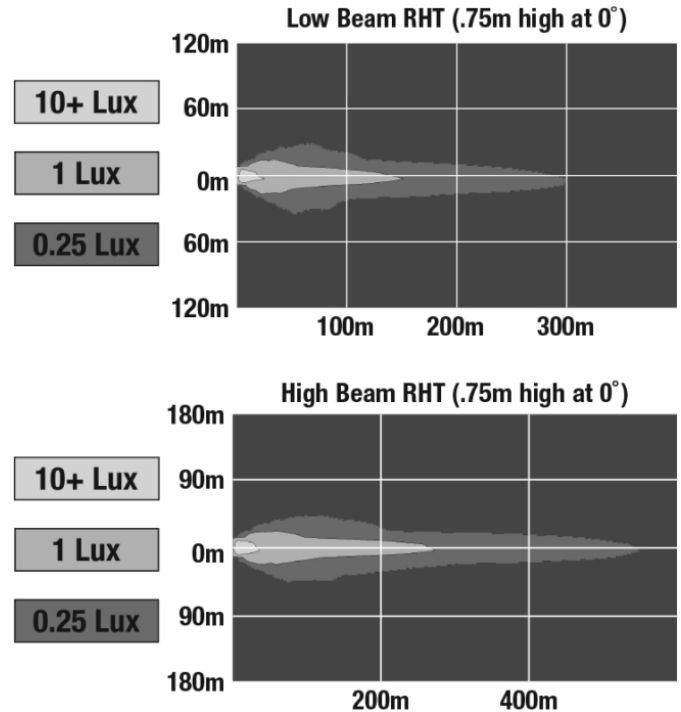

## ELECTRICAL SPECIFICATIONS

---

<b>Input Voltage</b>	12 V
<b>Operating Voltage</b>	9-16 V
<b>Transient Spike Protection</b>	150V Peak @ 1 HZ-100 Pul
<b>Black Wire</b>	Ground
<b>Yellow Wire</b>	Low Beam
<b>White Wire</b>	High Beam
<b>Orange Wire</b>	Front Turn
<b>Red Wire</b>	Position
<b>Current Draw</b>	2.33A @ 12V (Low Beam) 3.25A @ 12V (High Beam) 3.00A @ 12V (Front Turn) 0.45A @ 12V (Position)

## REGULATORY STANDARDS COMPLIANCE

---

Bluetooth SIG Declaration ID	Buy America Standards
Eco Friendly	FMVSS 108 s10.1 (Table XIX)
FMVSS 108 s10.1 (Table XVIII)	FMVSS 108 s7.1 (Table VI)
IEC IP69K	

**Print date: 2024-12-12**

## PHOTOMETRIC SPECIFICATIONS

<b>Raw Lumen Output</b>	3,600 (High Beam); 3,020 (Low Beam)
<b>Effective Lumen Output</b>	1,320 (High Beam); 1,201 (Low Beam)
<b>Candela Output</b>	68,800 (High Beam) 24,800 (Low Beam)
<b>Nominal LED Color Temperature</b>	5000 K
<b>Beam Pattern(s)</b>	Forward Lighting - High Beam (DOT) Forward Lighting - Low Beam (DOT) Signalization - Front Position Signalization - Turn (Front)