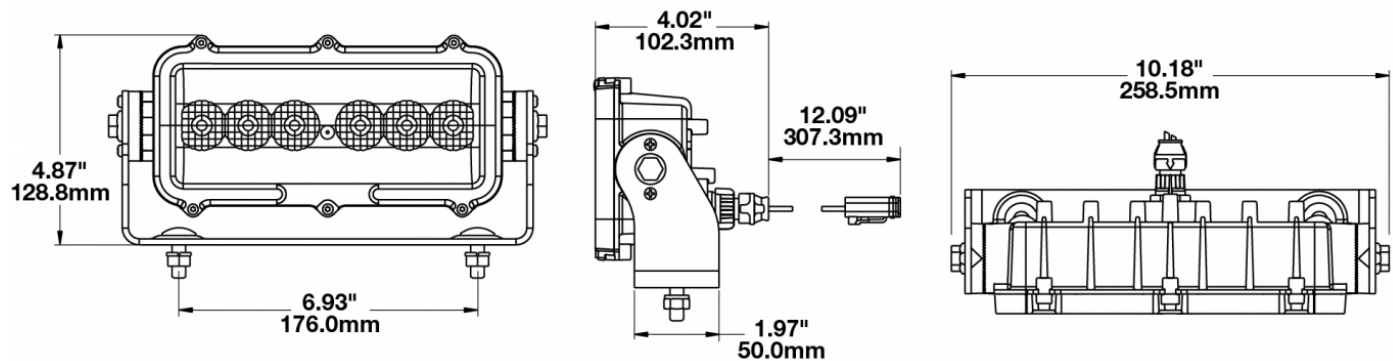

LED Work Light - Model 528

PRODUCT INFORMATION

Description	12-24V LED White Work Light
Height	123.00 mm / 4.84 in
Width	258.00 mm / 10.16 in
Depth	102.00 mm / 4.02 in
Shape	Rectangular
Outer Lens Material	Glass
Outer Lens Color	Clear
Housing Material	Xenoy
Housing Color	Black
Bezel Color	Black
Mounting Hardware Description	(x2) M8-1.25 Mounting Bolt
Mounting Type	Universal Pedestal Mount
Minimum Operating Temperature	-40 °C / -40 °F
Maximum Operating Temperature	65 °C / 149 °F
Connector or Wiring	Integrated 2-Pin Deutsch Weatherproof Socket (DT04-2P)
Mating Connector	Integrated 2-Pin Deutsch Weatherproof Plug (DT06-2S)
Product Weight	2.60 lbs / 1.18 kgs
Shipping Weight	5.60 lbs / 2.54 kgs

PRODUCT DIMENSIONS

ELECTRICAL SPECIFICATIONS

Input Voltage	12-24V DC
Operating Voltage	10-32V DC
Red Wire	Positive
Black Wire	Ground
Current Draw	1.60A @ 12V DC 0.85A @ 24V DC

REGULATORY STANDARDS COMPLIANCE

LED Work Light - Model 528

PHOTOMETRIC SPECIFICATIONS

Raw Lumen Output	2,400
Effective Lumen Output	1,500
Candela Output	2,800
Nominal LED Color Temperature	5700 K
Beam Pattern(s)	Forward Lighting - Flood (Medium)