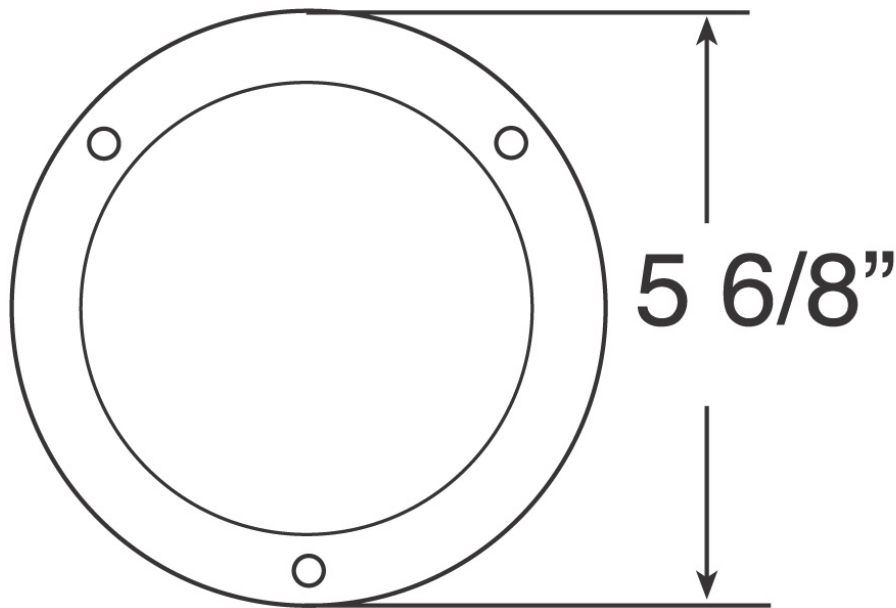

# 4" Round Chrome Plastic Trim Ring for Model 234

## PRODUCT INFORMATION

---

<b>Description</b>	4" Round Chrome Plastic Trim Ring for Model 234
<b>Height</b>	146.05 mm / 5.75 in
<b>Width</b>	146.05 mm / 5.75 in
<b>Shape</b>	Round
<b>Housing Material</b>	Plastic
<b>Housing Color</b>	Chrome
<b>Mounting Hardware Description</b>	(x3) Mounting Screws
<b>Product Weight</b>	0.08 lbs / 0.04 kgs
<b>Shipping Weight</b>	9.57 lbs / 4.34 kgs
<b>Additional Information</b>	Fits 4" round flange-mounted lights. Attaches to rubber grommet with three tapered stainless mounting screws.

## PRODUCT DIMENSIONS