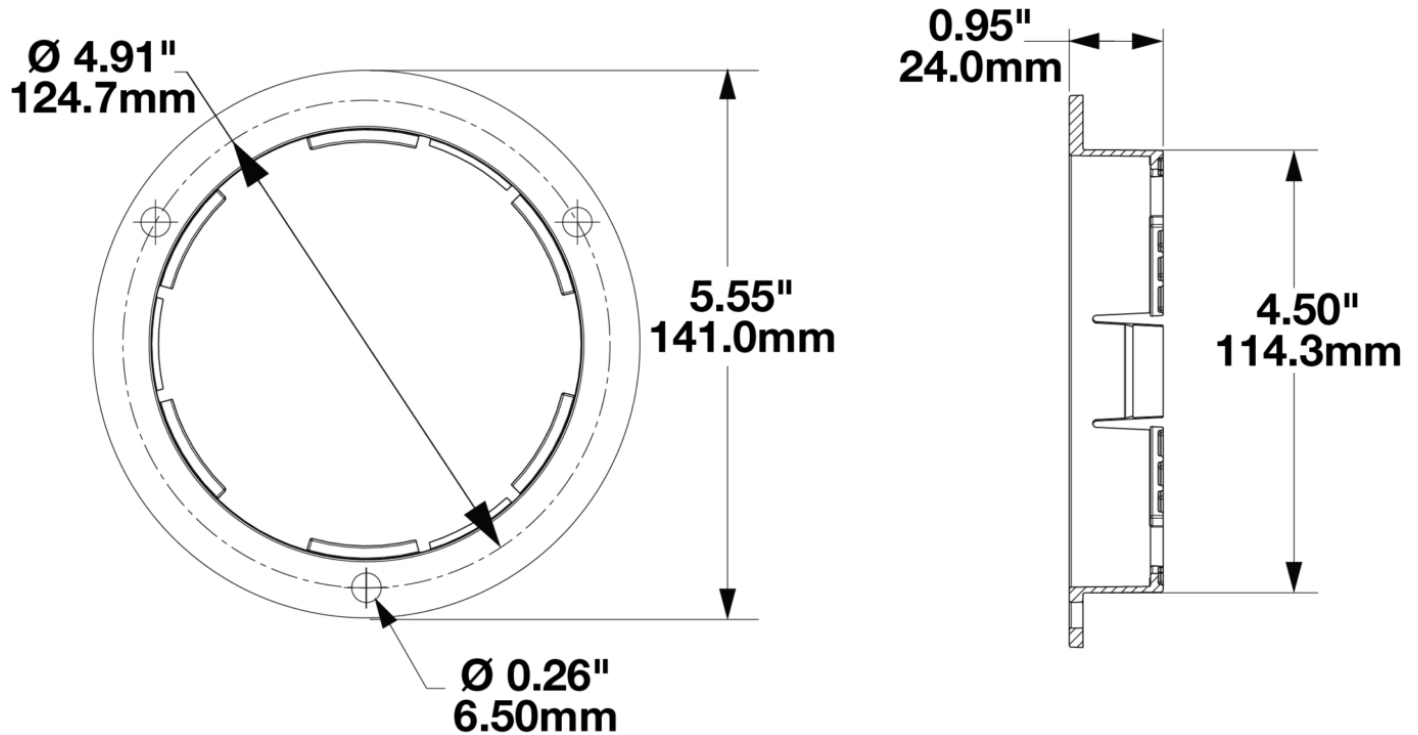

# 4" Round Plastic Mounting Flange for Model 234

## PRODUCT INFORMATION

---

<b>Description</b>	4" Round Plastic Mounting Flange for Model 234
<b>Height</b>	141.00 mm / 5.55 in
<b>Width</b>	141.00 mm / 5.55 in
<b>Shape</b>	Round
<b>Housing Material</b>	Plastic
<b>Housing Color</b>	White
<b>Mounting Hardware Description</b>	(x1)
<b>Product Weight</b>	0.00 lbs / 0 kgs
<b>Shipping Weight</b>	0.15 lbs / 0.07 kgs
<b>Additional Information</b>	Designed to fit Diameter for a 4.50" panel hole.

## PRODUCT DIMENSIONS