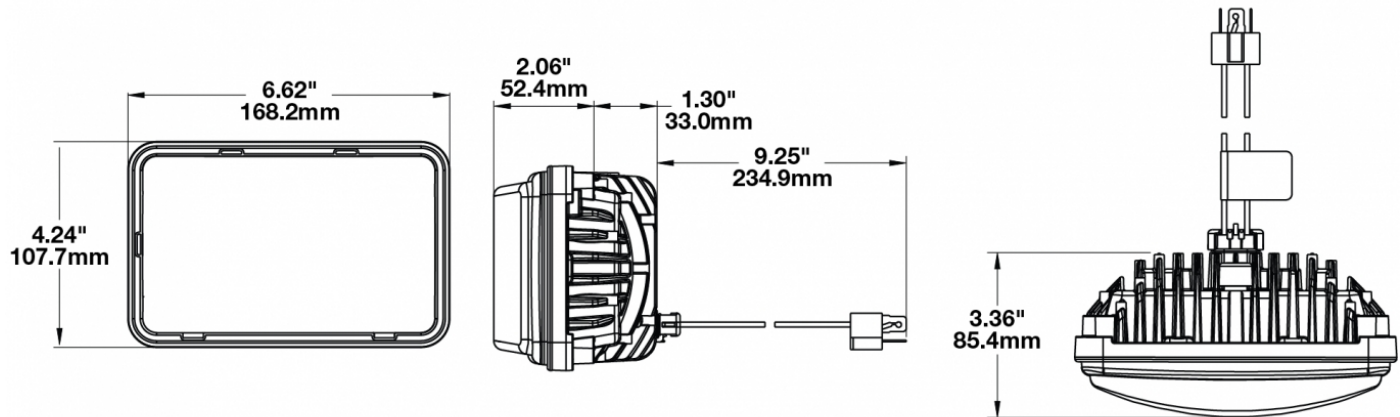

## PRODUCT INFORMATION

<b>Description</b>	12-24V DOT/ECE LED RHT Low Beam Heated Headlight with Chrome Bezel
<b>Height</b>	107.19 mm / 4.22 in
<b>Width</b>	167.64 mm / 6.6 in
<b>Depth</b>	84.90 mm / 3.34 in
<b>Shape</b>	Rectangular
<b>Outer Lens Material</b>	Hardcoated Polycarbonate
<b>Outer Lens Color</b>	Clear
<b>Housing Material</b>	Die-Cast Aluminum
<b>Housing Color</b>	Black
<b>Bezel Color</b>	Chrome
<b>Mounting Type</b>	Low-Profile Panel Mount
<b>Retrofits</b>	1A1 and 2A1 (4" 1 6") sealed beams
<b>Minimum Operating Temperature</b>	-40 °C / -40 °F
<b>Maximum Operating Temperature</b>	65 °C / 149 °F
<b>Connector or Wiring</b>	H4 Connector - AMP (#172615-2)
<b>Mating Connector</b>	LH Terminal - AMP (#172795-1); RH Terminal - AMP (#172796-1)
<b>Product Weight</b>	2.00 lbs / 0.91 kgs
<b>Shipping Weight</b>	2.30 lbs / 1.04 kgs

## PRODUCT DIMENSIONS