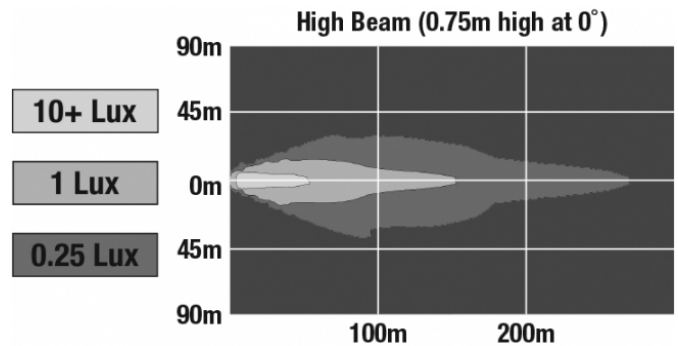

LED Headlights – Model 8800 Evolution 2

PRODUCT INFORMATION

Description	12-24V DOT/ECE LED High Beam Headlight with Chrome Bezel
Height	107.19 mm / 4.22 in
Width	167.64 mm / 6.6 in
Depth	84.90 mm / 3.34 in
Shape	Rectangular
Outer Lens Material	Hardcoated Polycarbonate
Outer Lens Color	Clear
Housing Material	Die-Cast Aluminum
Housing Color	Black
Bezel Color	Chrome
Mounting Type	Low-Profile Panel Mount
Retrofits	1A1 and 2A1 (4" x 6") sealed beams
Minimum Operating Temperature	-40 °C / -40 °F
Maximum Operating Temperature	65 °C / 149 °F
Connector or Wiring	H4 Connector - AMP (#172615-2)
Mating Connector	LH Terminal - AMP (#172795-1); RH Terminal - AMP (#172796-1)
Product Weight	1.90 lbs / 0.86 kgs
Shipping Weight	2.30 lbs / 1.04 kgs

J.W. SPEAKER
Engineered. Lighting. Solutions.

LED Headlights – Model 8800 Evolution 2

PHOTOMETRIC SPECIFICATIONS

Raw Lumen Output	2,250
Effective Lumen Output	898
Candela Output	73,200
Nominal LED Color Temperature	5000 K
Beam Pattern(s)	Forward Lighting - High Beam (DOT/ECE)