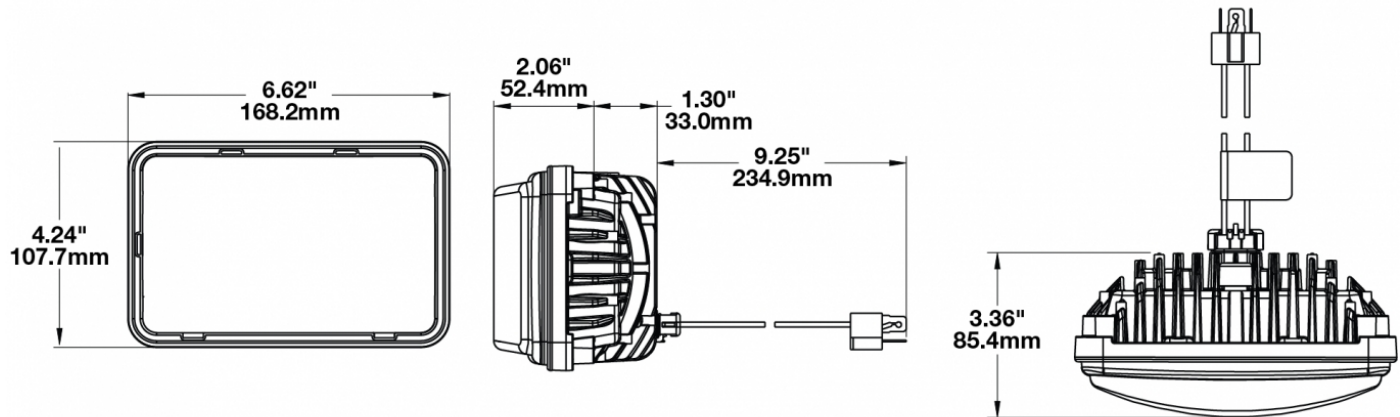

LED Headlights – Model 8800 Evolution 2

PRODUCT INFORMATION

Description	12-24V DOT/ECE LED High Beam Headlight with Chrome Bezel
Height	107.19 mm / 4.22 in
Width	167.64 mm / 6.6 in
Depth	84.90 mm / 3.34 in
Shape	Rectangular
Outer Lens Material	Hardcoated Polycarbonate
Outer Lens Color	Clear
Housing Material	Die-Cast Aluminum
Housing Color	Black
Bezel Color	Chrome
Mounting Type	Low-Profile Panel Mount
Retrofits	1A1 and 2A1 (4" x 6") sealed beams
Minimum Operating Temperature	-40 °C / -40 °F
Maximum Operating Temperature	65 °C / 149 °F
Connector or Wiring	H4 Connector - AMP (#172615-2)
Mating Connector	LH Terminal - AMP (#172795-1); RH Terminal - AMP (#172796-1)
Product Weight	1.90 lbs / 0.86 kgs
Shipping Weight	2.30 lbs / 1.04 kgs

PRODUCT DIMENSIONS

ELECTRICAL SPECIFICATIONS

Input Voltage	12-24V DC
Operating Voltage	9-32V DC
Red Wire	High Beam
Black Wire	Ground
Current Draw	2.10A @ 12V DC 1.00A @ 24V DC

REGULATORY STANDARDS COMPLIANCE