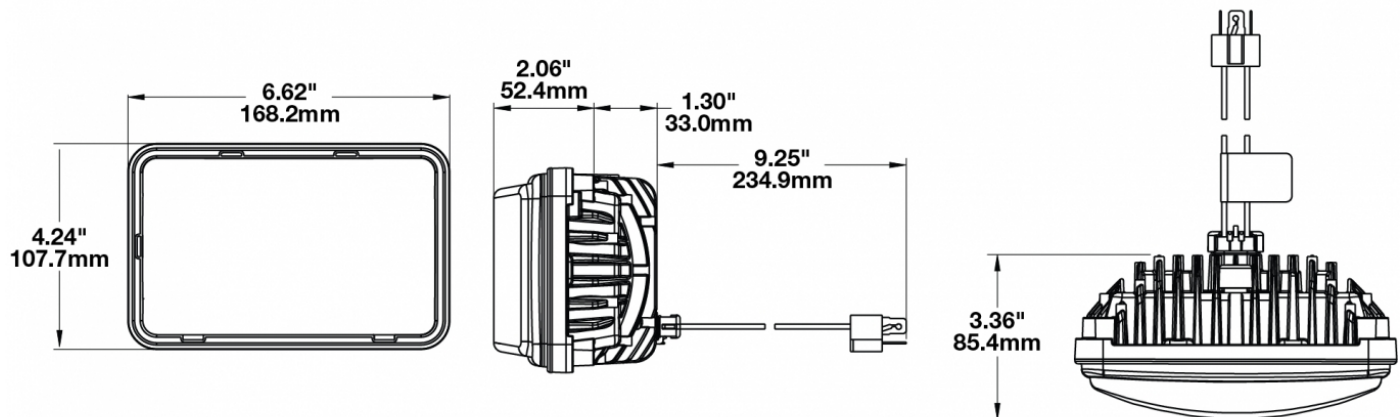

## PRODUCT INFORMATION

<b>Description</b>	12-24V DOT/ECE LED High Beam Headlight with Chrome Bezel
<b>Height</b>	107.19 mm / 4.22 in
<b>Width</b>	167.64 mm / 6.6 in
<b>Depth</b>	84.90 mm / 3.34 in
<b>Shape</b>	Rectangular
<b>Outer Lens Material</b>	Hardcoated Polycarbonate
<b>Outer Lens Color</b>	Clear
<b>Housing Material</b>	Die-Cast Aluminum
<b>Housing Color</b>	Black
<b>Bezel Color</b>	Chrome
<b>Mounting Type</b>	Low-Profile Panel Mount
<b>Retrofits</b>	1A1 and 2A1 (4" x 6") sealed beams
<b>Minimum Operating Temperature</b>	-40 °C / -40 °F
<b>Maximum Operating Temperature</b>	65 °C / 149 °F
<b>Connector or Wiring</b>	H4 Connector - AMP (#172615-2)
<b>Mating Connector</b>	LH Terminal - AMP (#172795-1); RH Terminal - AMP (#172796-1)
<b>Product Weight</b>	1.90 lbs / 0.86 kgs
<b>Shipping Weight</b>	2.30 lbs / 1.04 kgs

## PRODUCT DIMENSIONS