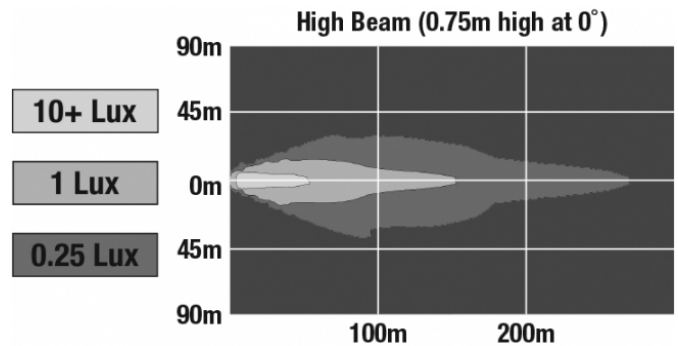

## PRODUCT INFORMATION

<b>Description</b>	12-24V DOT/ECE LED High Beam Headlight with Chrome Bezel
<b>Height</b>	107.19 mm / 4.22 in
<b>Width</b>	167.64 mm / 6.6 in
<b>Depth</b>	84.90 mm / 3.34 in
<b>Shape</b>	Rectangular
<b>Outer Lens Material</b>	Hardcoated Polycarbonate
<b>Outer Lens Color</b>	Clear
<b>Housing Material</b>	Die-Cast Aluminum
<b>Housing Color</b>	Black
<b>Bezel Color</b>	Chrome
<b>Mounting Type</b>	Low-Profile Panel Mount
<b>Retrofits</b>	1A1 and 2A1 (4" x 6") sealed beams
<b>Minimum Operating Temperature</b>	-40 °C / -40 °F
<b>Maximum Operating Temperature</b>	65 °C / 149 °F
<b>Connector or Wiring</b>	H4 Connector - AMP (#172615-2)
<b>Mating Connector</b>	LH Terminal - AMP (#172795-1); RH Terminal - AMP (#172796-1)
<b>Product Weight</b>	1.90 lbs / 0.86 kgs
<b>Shipping Weight</b>	2.30 lbs / 1.04 kgs

## PRODUCT DIMENSIONS

## PHOTOMETRIC SPECIFICATIONS

<b>Raw Lumen Output</b>	2,250
<b>Effective Lumen Output</b>	898
<b>Candela Output</b>	73,200
<b>Nominal LED Color Temperature</b>	5000 K
<b>Beam Pattern(s)</b>	Forward Lighting - High Beam (DOT/ECE)