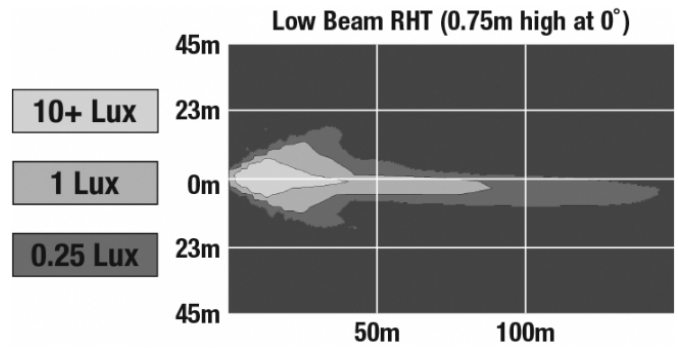

LED Headlights – Model 8800 Evolution 2

PRODUCT INFORMATION

Description	12-24V DOT/ECE LED RHT Low Beam Headlight with Chrome Bezel
Height	107.19 mm / 4.22 in
Width	167.64 mm / 6.6 in
Depth	84.90 mm / 3.34 in
Shape	Rectangular
Outer Lens Material	Hardcoated Polycarbonate
Outer Lens Color	Clear
Housing Material	Die-Cast Aluminum
Housing Color	Black
Bezel Color	Chrome
Mounting Type	Low-Profile Panel Mount
Retrofits	1A1 and 2A1 (4" x 6") sealed beams
Minimum Operating Temperature	-40 °C / -40 °F
Maximum Operating Temperature	65 °C / 149 °F
Connector or Wiring	H4 Connector - AMP (#172615-2)
Mating Connector	LH Terminal - AMP (#172795-1); RH Terminal - AMP (#172796-1)
Product Weight	1.83 lbs / 0.83 kgs
Shipping Weight	2.30 lbs / 1.04 kgs

J.W. SPEAKER
Engineered. Lighting. Solutions.

LED Headlights – Model 8800 Evolution 2

PHOTOMETRIC SPECIFICATIONS

Raw Lumen Output	2,830
Effective Lumen Output	782
Candela Output	29,800
Nominal LED Color Temperature	5000 K
Beam Pattern(s)	Forward Lighting - Low Beam (DOT) Forward Lighting - Low Beam (ECE Right Hand)