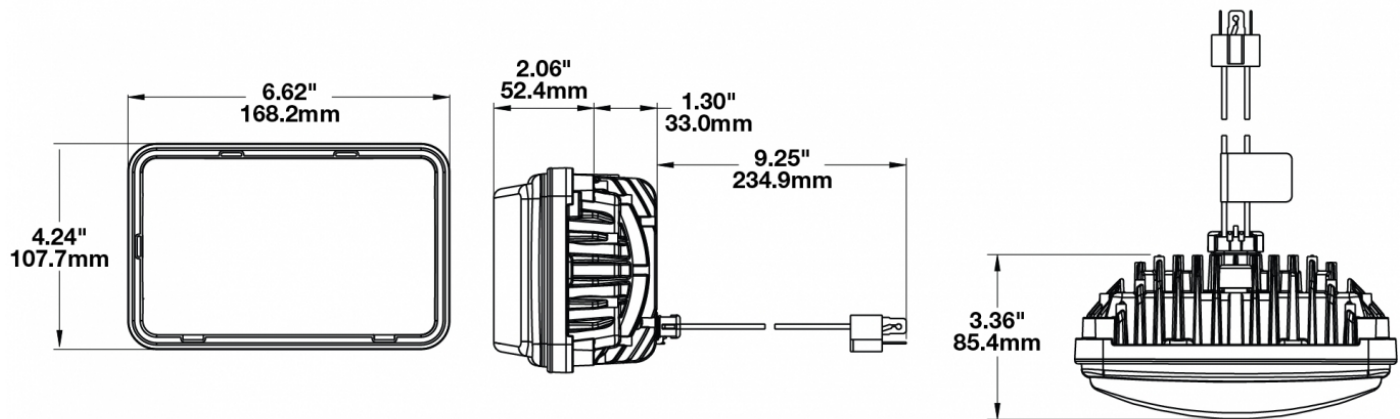

## PRODUCT INFORMATION

<b>Description</b>	12-24V DOT/ECE LED RHT Low Beam Headlight with Chrome Bezel
<b>Height</b>	107.19 mm / 4.22 in
<b>Width</b>	167.64 mm / 6.6 in
<b>Depth</b>	84.90 mm / 3.34 in
<b>Shape</b>	Rectangular
<b>Outer Lens Material</b>	Hardcoated Polycarbonate
<b>Outer Lens Color</b>	Clear
<b>Housing Material</b>	Die-Cast Aluminum
<b>Housing Color</b>	Black
<b>Bezel Color</b>	Chrome
<b>Mounting Type</b>	Low-Profile Panel Mount
<b>Retrofits</b>	1A1 and 2A1 (4" x 6") sealed beams
<b>Minimum Operating Temperature</b>	-40 °C / -40 °F
<b>Maximum Operating Temperature</b>	65 °C / 149 °F
<b>Connector or Wiring</b>	H4 Connector - AMP (#172615-2)
<b>Mating Connector</b>	LH Terminal - AMP (#172795-1); RH Terminal - AMP (#172796-1)
<b>Product Weight</b>	1.83 lbs / 0.83 kgs
<b>Shipping Weight</b>	2.30 lbs / 1.04 kgs

## PRODUCT DIMENSIONS