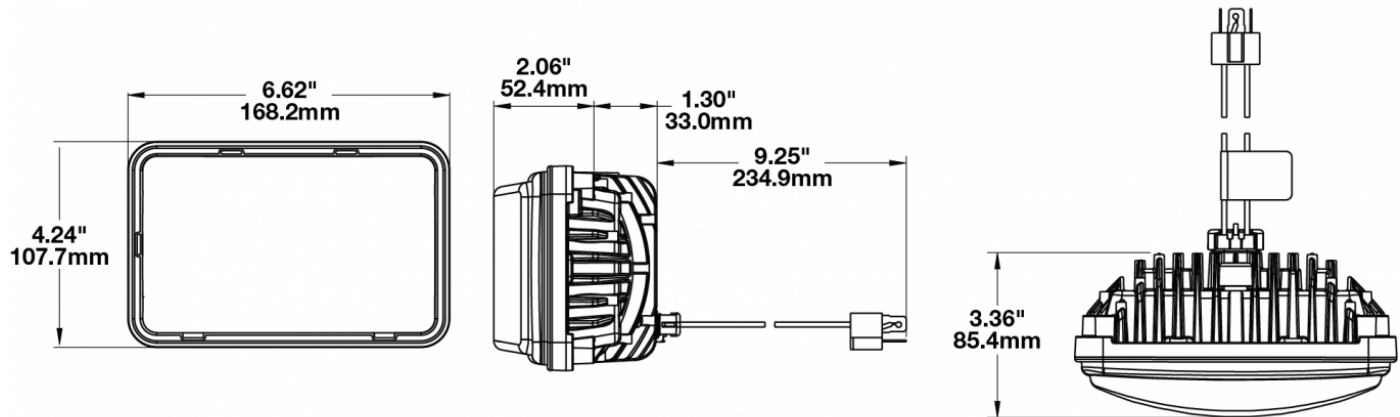

LED Headlights – Model 8800 Evolution 2

PRODUCT INFORMATION

Description	12-24V DOT/ECE LED RHT Low Beam Headlight with Chrome Bezel
Height	107.19 mm / 4.22 in
Width	167.64 mm / 6.6 in
Depth	84.90 mm / 3.34 in
Shape	Rectangular
Outer Lens Material	Hardcoated Polycarbonate
Outer Lens Color	Clear
Housing Material	Die-Cast Aluminum
Housing Color	Black
Bezel Color	Chrome
Mounting Type	Low-Profile Panel Mount
Retrofits	1A1 and 2A1 (4" x 6") sealed beams
Minimum Operating Temperature	-40 °C / -40 °F
Maximum Operating Temperature	65 °C / 149 °F
Connector or Wiring	H4 Connector - AMP (#172615-2)
Mating Connector	LH Terminal - AMP (#172795-1); RH Terminal - AMP (#172796-1)
Product Weight	1.83 lbs / 0.83 kgs
Shipping Weight	2.30 lbs / 1.04 kgs

PRODUCT DIMENSIONS

ELECTRICAL SPECIFICATIONS

Input Voltage	12-24V DC
Operating Voltage	9-32V DC
White Wire	Low Beam
Black Wire	Ground
Yellow Wire	Low Beam
Current Draw	2.10A @ 12V DC 1.00A @ 24V DC

REGULATORY STANDARDS COMPLIANCE

J.W. SPEAKER
Engineered. Lighting. Solutions.

LED Headlights – Model 8800 Evolution 2

PHOTOMETRIC SPECIFICATIONS

Raw Lumen Output	2,830
Effective Lumen Output	782
Candela Output	29,800
Nominal LED Color Temperature	5000 K
Beam Pattern(s)	Forward Lighting - Low Beam (DOT) Forward Lighting - Low Beam (ECE Right Hand)