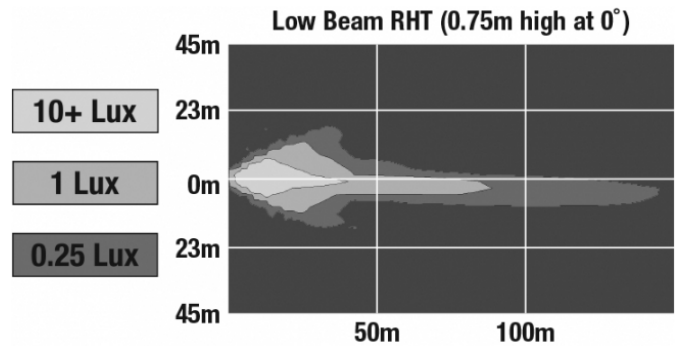

LED Headlights – Model 8800 Evolution 2

PHOTOMETRIC SPECIFICATIONS

Raw Lumen Output	2,830
Effective Lumen Output	782
Candela Output	29,800
Nominal LED Color Temperature	5000 K
Beam Pattern(s)	Forward Lighting - Low Beam (DOT) Forward Lighting - Low Beam (ECE Right Hand)