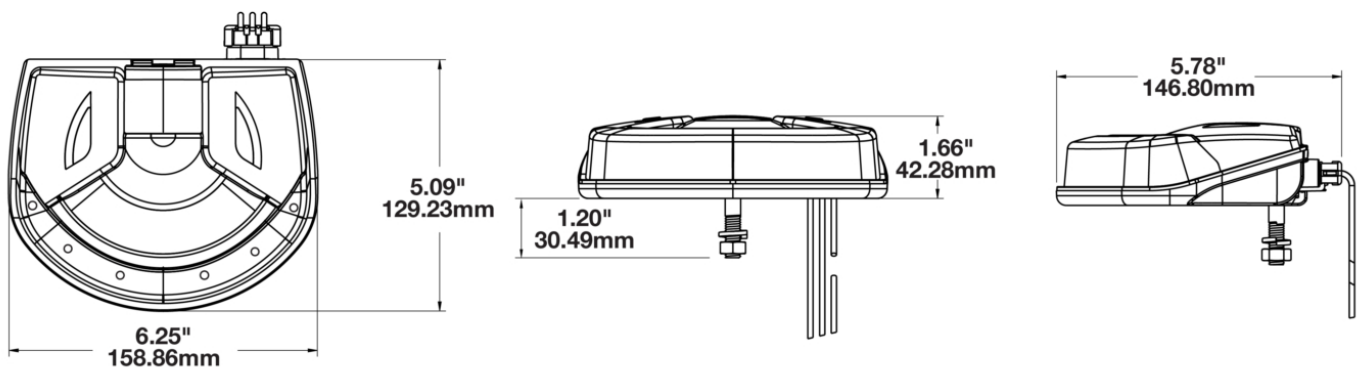

PRODUCT DIMENSIONS

Print date: 2024-09-01

© 2024 J.W. Speaker Corporation • Germantown, WI U.S.A.
www.jwspeaker.com • speaker@jwspeaker.com • 262.251.6660

J.W. SPEAKER
Engineered. Lighting. Solutions.