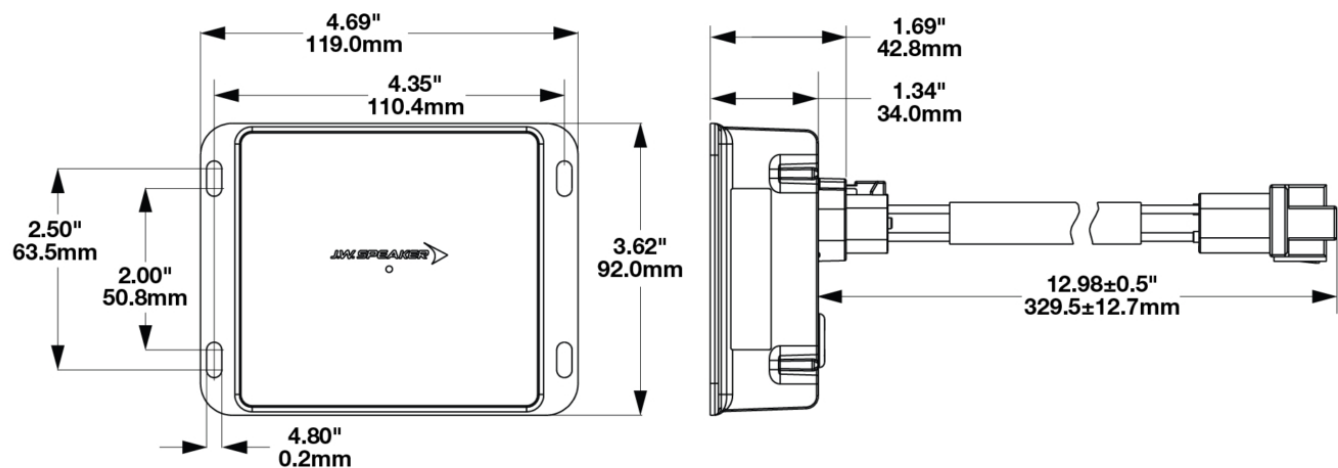

PRODUCT DIMENSIONS

Print date: 2025-01-29

© 2025 J.W. Speaker Corporation • Germantown, WI U.S.A.
www.jwspeaker.com • speaker@jwspeaker.com • 262.251.6660

J.W. SPEAKER
Engineered. Lighting. Solutions.