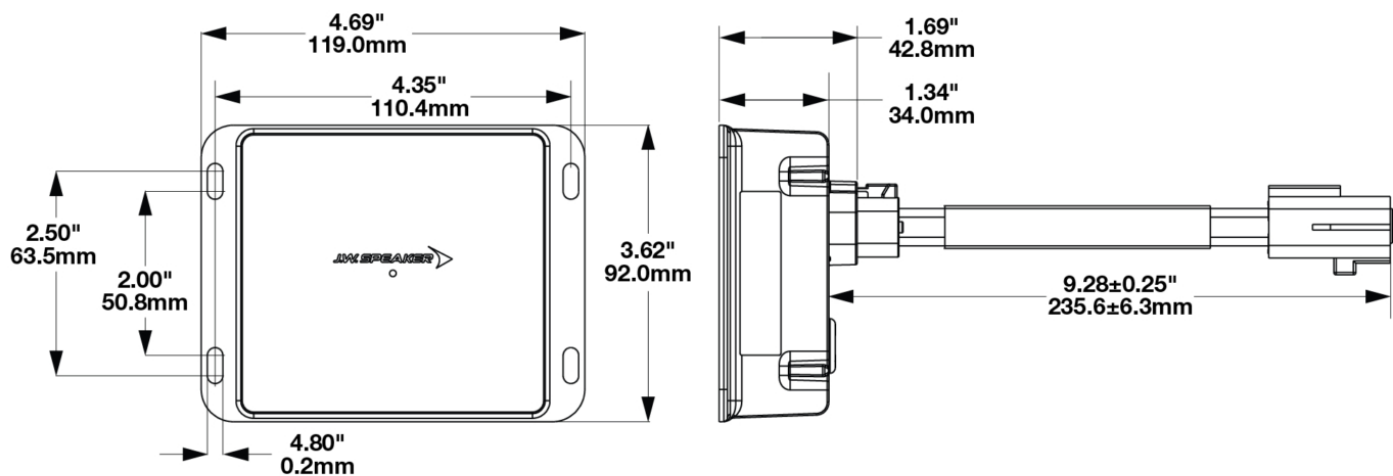

PRODUCT DIMENSIONS

Print date: 2025-01-29

© 2025 J.W. Speaker Corporation • Germantown, WI U.S.A.
www.jwspeaker.com • speaker@jwspeaker.com • 262.251.6660

J.W. SPEAKER
Engineered. Lighting. Solutions.