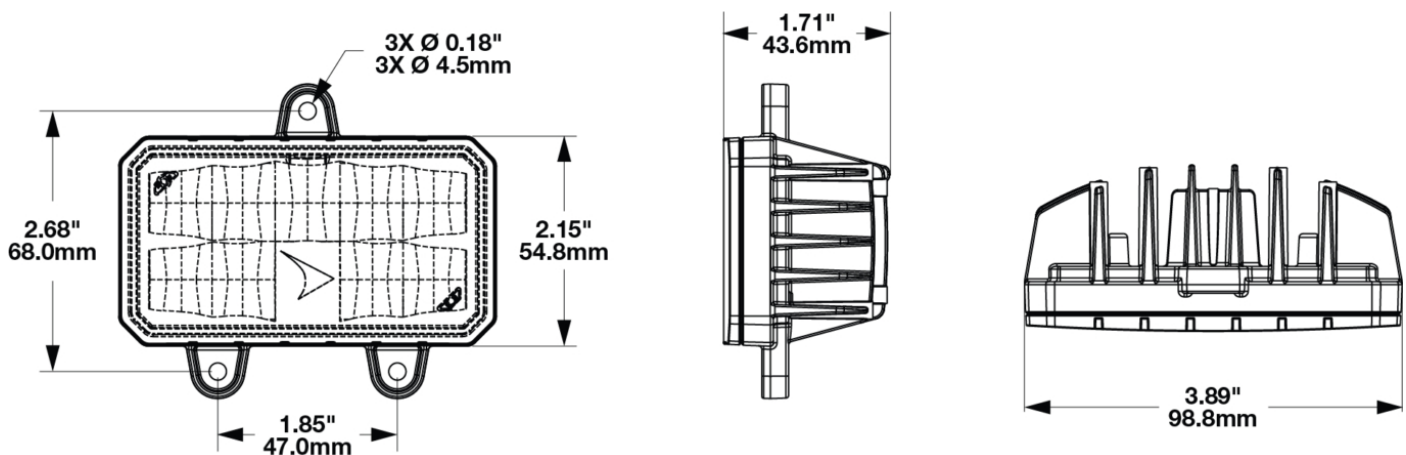

PRODUCT DIMENSIONS

Print date: 2024-12-21

© 2024 J.W. Speaker Corporation • Germantown, WI U.S.A.
www.jwspeaker.com • speaker@jwspeaker.com • 262.251.6660

J.W. SPEAKER
Engineered. Lighting. Solutions.