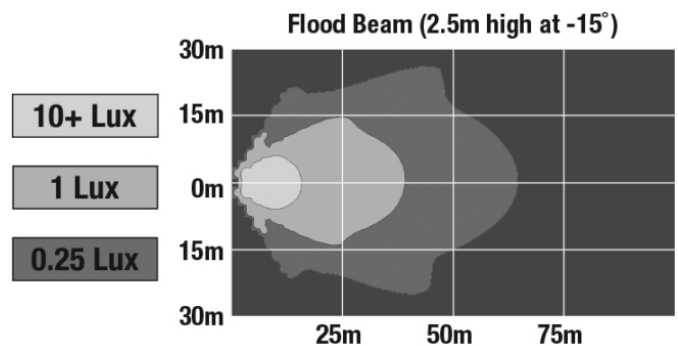

## PHOTOMETRIC SPECIFICATIONS

<b>Raw Lumen Output</b>	3630
<b>Effective Lumen Output</b>	2000
<b>Candela Output</b>	2900
<b>Nominal LED Color Temperature</b>	5050 K

Print date: 2024-12-21

© 2024 J.W. Speaker Corporation • Germantown, WI U.S.A.  
www.jwspeaker.com • speaker@jwspeaker.com • 262.251.6660