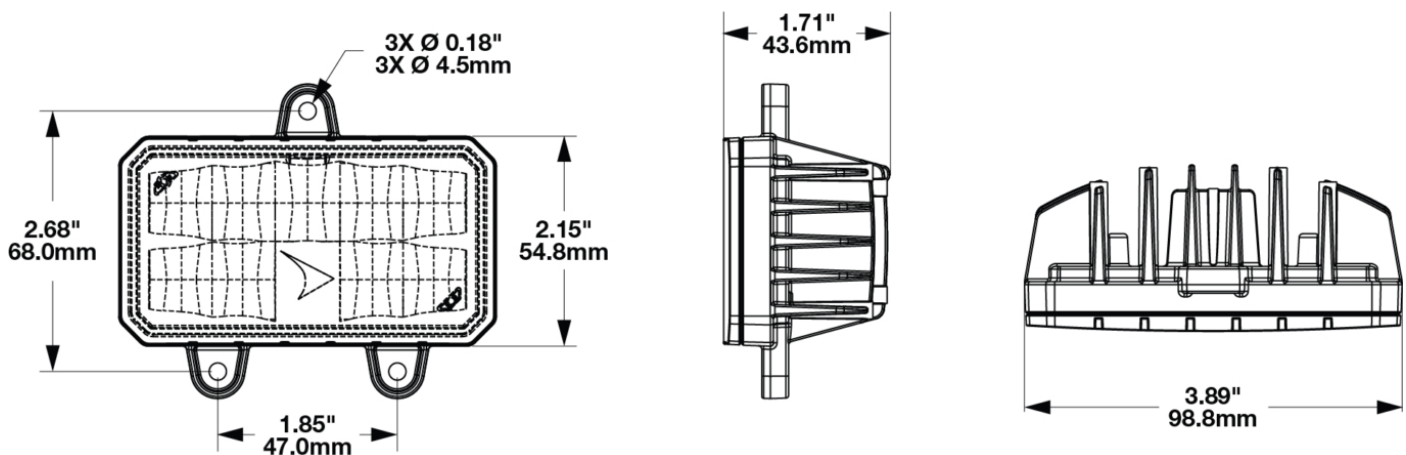

PRODUCT DIMENSIONS

Print date: 2024-09-01

© 2024 J.W. Speaker Corporation • Germantown, WI U.S.A.
www.jwspeaker.com • speaker@jwspeaker.com • 262.251.6660

J.W. SPEAKER
Engineered. Lighting. Solutions.