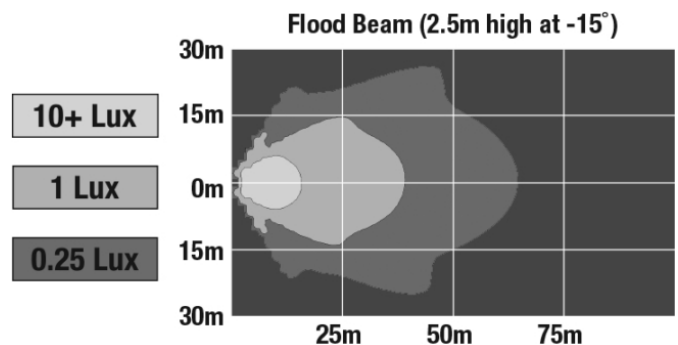

REGULATORY STANDARDS COMPLIANCE

Buy America Standards	ECE Reg 10
Eco Friendly	IEC IP67
IEC IP69K	Tested to ECE Reg. 10 (Radiated Emissions only)

PHOTOMETRIC SPECIFICATIONS

Raw Lumen Output	3630
Effective Lumen Output	2000
Candela Output	2900
Nominal LED Color Temperature	5050 K