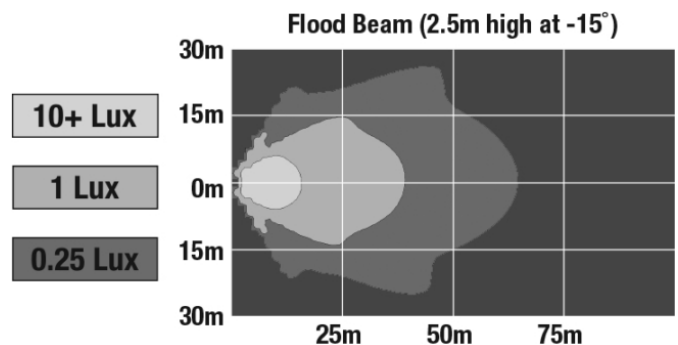

## PHOTOMETRIC SPECIFICATIONS

<b>Raw Lumen Output</b>	3630
<b>Effective Lumen Output</b>	2000
<b>Candela Output</b>	2900
<b>Nominal LED Color Temperature</b>	5050 K

Print date: 2024-12-21

© 2024 J.W. Speaker Corporation • Germantown, WI U.S.A.  
www.jwspeaker.com • speaker@jwspeaker.com • 262.251.6660