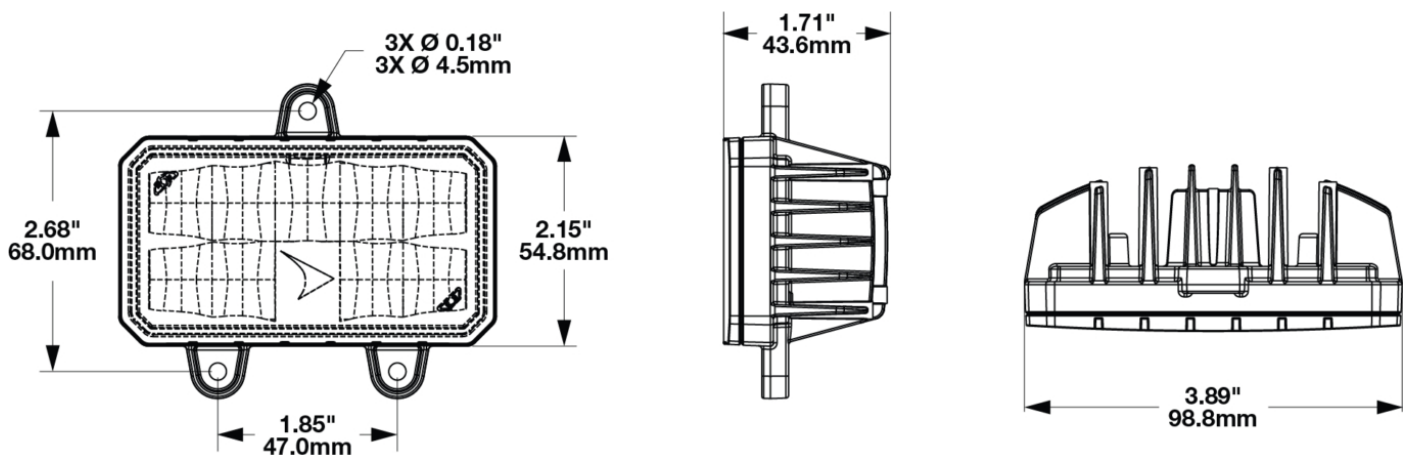

PRODUCT DIMENSIONS

Print date: 2024-12-21

© 2024 J.W. Speaker Corporation • Germantown, WI U.S.A.
www.jwspeaker.com • speaker@jwspeaker.com • 262.251.6660

J.W. SPEAKER
Engineered. Lighting. Solutions.