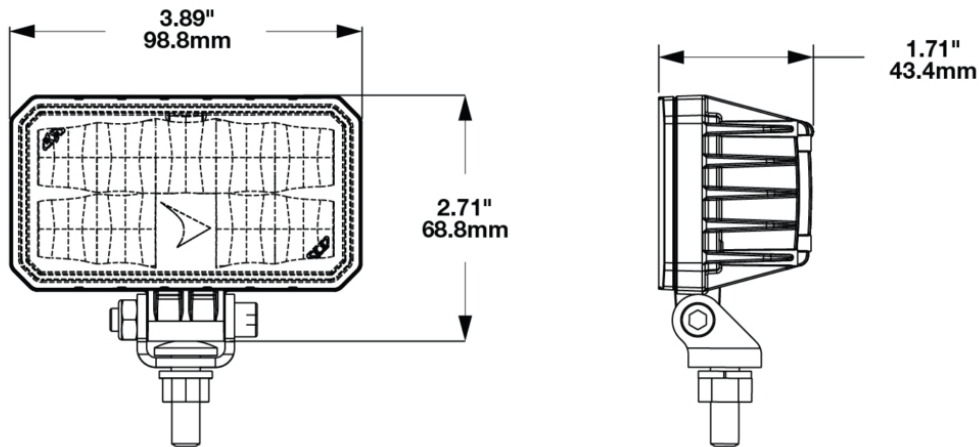

## PRODUCT INFORMATION

---

<b>Description</b>	12-24V LED Compact Work Light with Pedestal Mount
<b>Height</b>	76.10 mm / 3 in
<b>Width</b>	98.80 mm / 3.89 in
<b>Depth</b>	43.40 mm / 1.71 in
<b>Shape</b>	Rectangular
<b>Outer Lens Material</b>	Polycarbonate
<b>Outer Lens Color</b>	Clear
<b>Housing Material</b>	Aluminum
<b>Housing Color</b>	Black
<b>Mounting Hardware Description</b>	(x1) 5/16"-18 x 1.00" Mounting Bolt Bracket
<b>Mounting Type</b>	Pedestal
<b>Minimum Operating Temperature</b>	-40 °C / -40 °F
<b>Maximum Operating Temperature</b>	65 °C / 149 °F
<b>Mating Connector</b>	JAE Connector MX19A003S51 harness included with flying leads
<b>Product Weight</b>	0.40 lbs / 0.18 kgs
<b>Shipping Weight</b>	7.19 lbs / 3.26 kgs

## PRODUCT DIMENSIONS