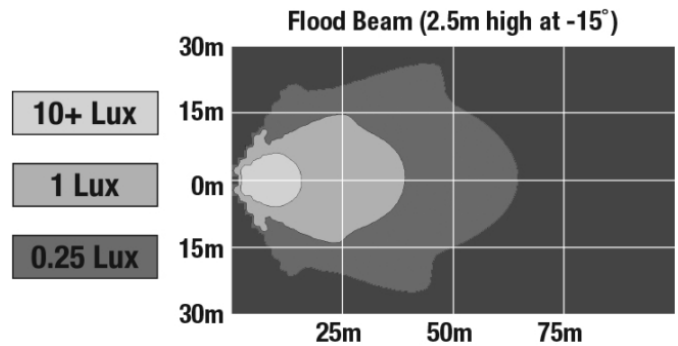

LED Compact Work Light - Model 792

PHOTOMETRIC SPECIFICATIONS

Raw Lumen Output 3630
Effective Lumen Output 2000
Candela Output 2900
Nominal LED Color Temperature 5050 K