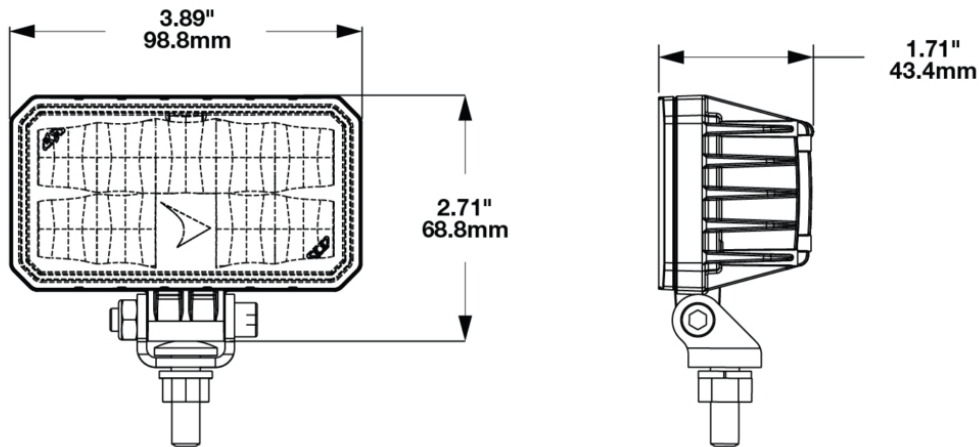

LED Compact Work Light - Model 792

PRODUCT DIMENSIONS

ELECTRICAL SPECIFICATIONS

Input Voltage	12/24V DC
Operating Voltage	9-30V DC
Transient Spike Protection	330V Peak @ 1 HZ-100 Pulses
Red Wire	Power
Black Wire	Ground
Current Draw	2.2A @ 12V DC (Power) 1.0A @ 24V DC (Power)