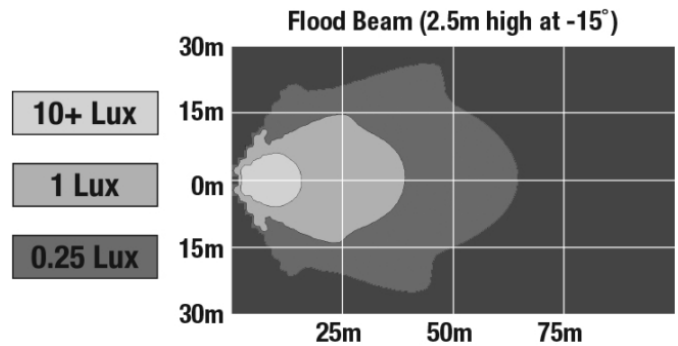

## PRODUCT DIMENSIONS

## PHOTOMETRIC SPECIFICATIONS

**Raw Lumen Output** 3630  
**Effective Lumen Output** 2000  
**Candela Output** 2900  
**Nominal LED Color Temperature** 5050 K