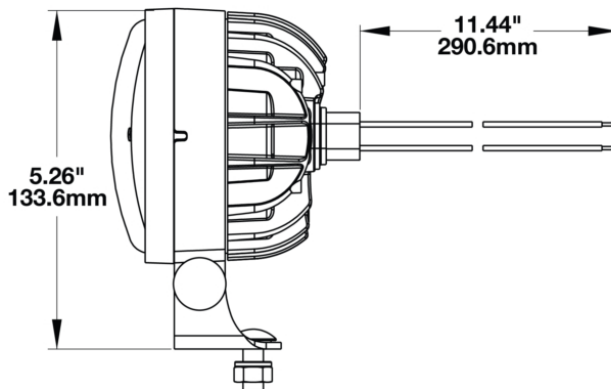

Single Pedestal Mount Kit

PRODUCT INFORMATION

Description	Single Pedestal Mount Kit
Product Weight	0.33 lbs / 0.15 kgs
Shipping Weight	0.31 lbs / 0.14 kgs

PRODUCT DIMENSIONS

Print date: 2025-01-31

© 2025 J.W. Speaker Corporation • Germantown, WI U.S.A.
www.jwspeaker.com • speaker@jwspeaker.com • 262.251.6660