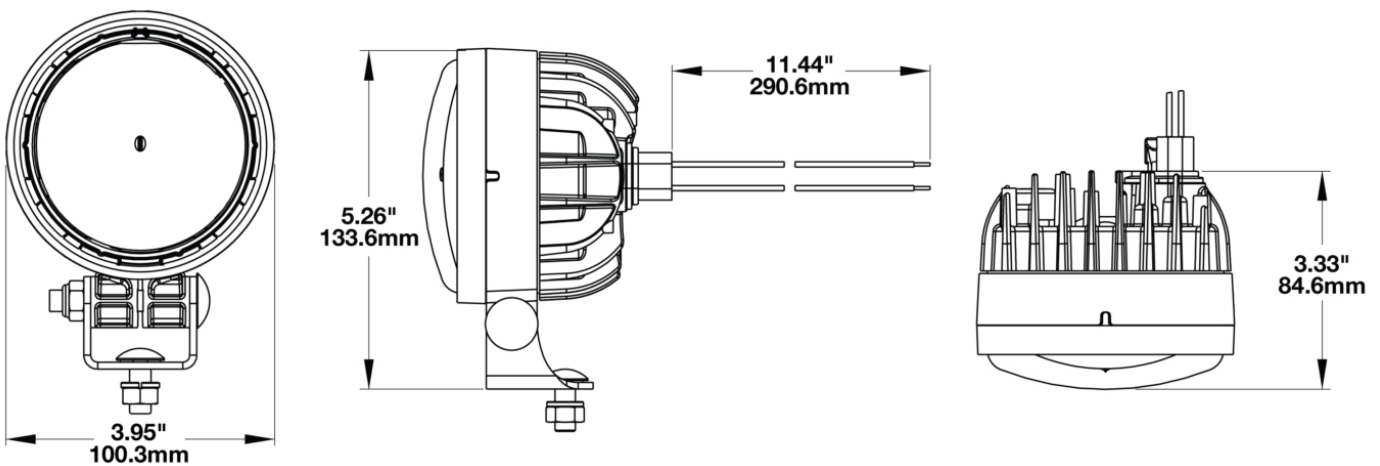

PRODUCT DIMENSIONS

Print date: 2024-11-21

© 2024 J.W. Speaker Corporation • Germantown, WI U.S.A.
www.jwspeaker.com • speaker@jwspeaker.com • 262.251.6660