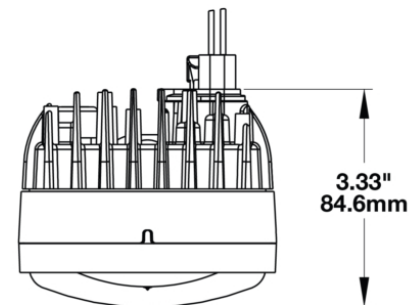

Single Pedestal Mount Kit

PRODUCT INFORMATION

Description	Single Pedestal Mount Kit
Product Weight	0.33 lbs / 0.15 kgs
Shipping Weight	0.31 lbs / 0.14 kgs

PRODUCT DIMENSIONS

Print date: 2024-12-25

© 2024 J.W. Speaker Corporation • Germantown, WI U.S.A.
www.jwspeaker.com • speaker@jwspeaker.com • 262.251.6660