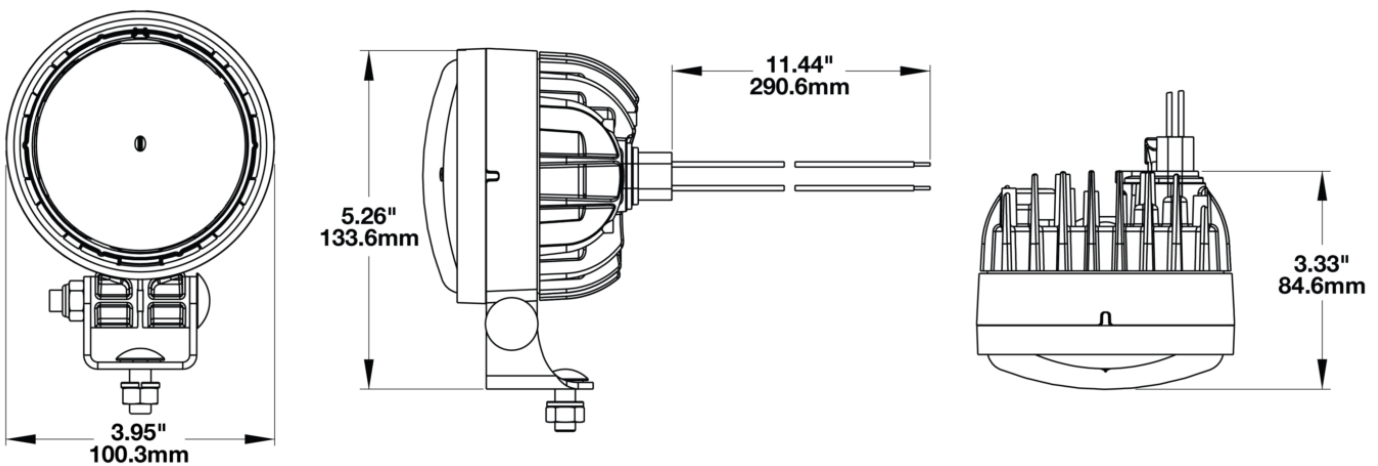

PRODUCT DIMENSIONS

Print date: 2025-04-12

© 2025 J.W. Speaker Corporation • Germantown, WI U.S.A.
www.jwspeaker.com • speaker@jwspeaker.com • 262.251.6660