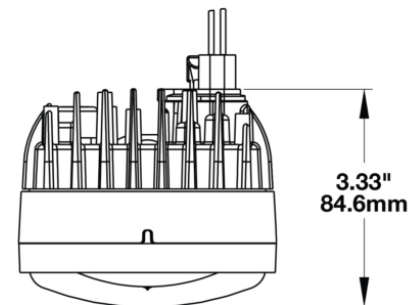

Single Pedestal Mount Kit

PRODUCT INFORMATION

Description	Single Pedestal Mount Kit
Product Weight	0.33 lbs / 0.15 kgs
Shipping Weight	0.31 lbs / 0.14 kgs

PRODUCT DIMENSIONS

Print date: 2025-01-31

© 2025 J.W. Speaker Corporation • Germantown, WI U.S.A.
www.jwspeaker.com • speaker@jwspeaker.com • 262.251.6660