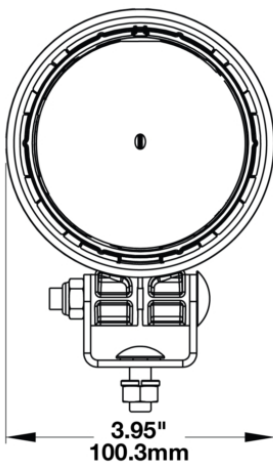

Single Pedestal Mount Kit

PRODUCT INFORMATION

Description	Single Pedestal Mount Kit
Product Weight	0.33 lbs / 0.15 kgs
Shipping Weight	0.31 lbs / 0.14 kgs

PRODUCT DIMENSIONS

Print date: 2024-12-25

© 2024 J.W. Speaker Corporation • Germantown, WI U.S.A.
www.jwspeaker.com • speaker@jwspeaker.com • 262.251.6660