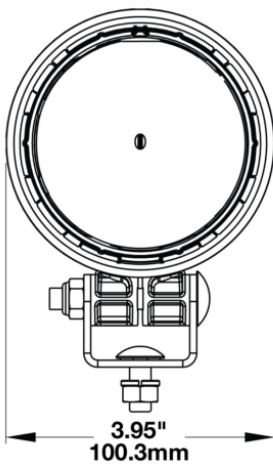

Single Pedestal Mount Kit

PRODUCT INFORMATION

Description	Single Pedestal Mount Kit
Product Weight	0.33 lbs / 0.15 kgs
Shipping Weight	0.31 lbs / 0.14 kgs

PRODUCT DIMENSIONS

Print date: 2025-01-31

© 2025 J.W. Speaker Corporation • Germantown, WI U.S.A.
www.jwspeaker.com • speaker@jwspeaker.com • 262.251.6660