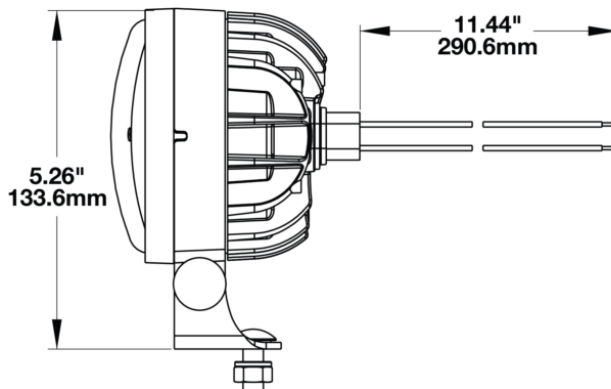

Single Pedestal Mount Kit

PRODUCT INFORMATION

Description	Single Pedestal Mount Kit
Product Weight	0.33 lbs / 0.15 kgs
Shipping Weight	0.31 lbs / 0.14 kgs

PRODUCT DIMENSIONS

Print date: 2024-12-25

© 2024 J.W. Speaker Corporation • Germantown, WI U.S.A.
www.jwspeaker.com • speaker@jwspeaker.com • 262.251.6660