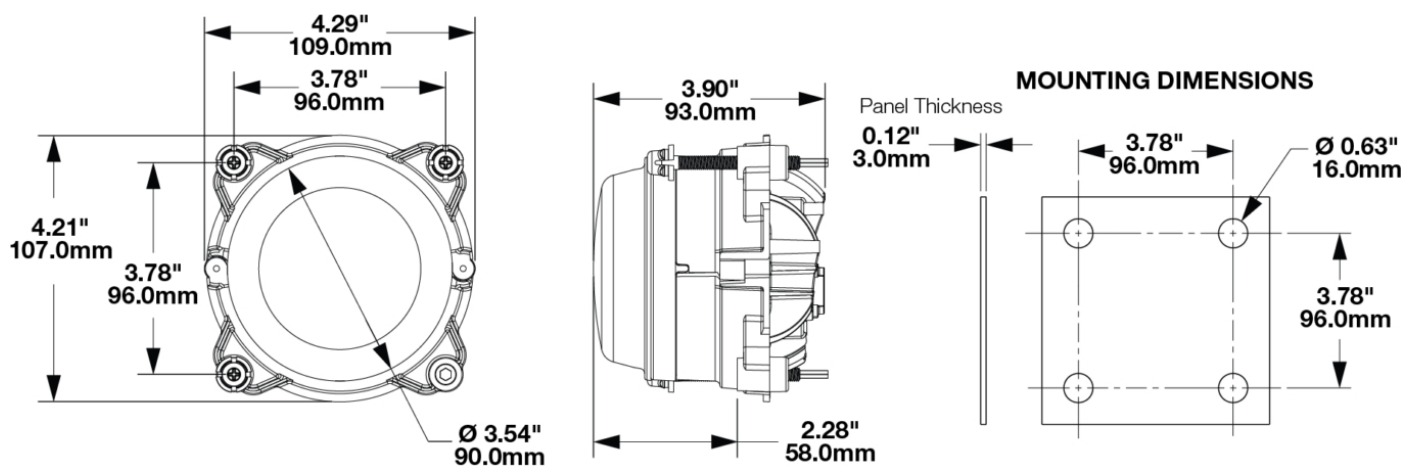

PRODUCT DIMENSIONS

Print date: 2025-04-12

© 2025 J.W. Speaker Corporation • Germantown, WI U.S.A.
www.jwspeaker.com • speaker@jwspeaker.com • 262.251.6660