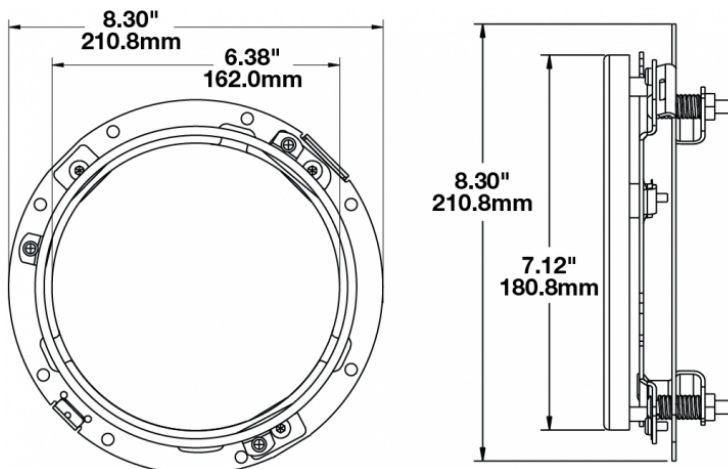

Mounting Ring Kit for 7" Round (PAR56) Headlights

PRODUCT INFORMATION

Description	Mounting Ring Kit for 7" Round (PAR56) Headlights
Height	210.82 mm / 8.3 in
Width	210.82 mm / 8.3 in
Product Weight	0.90 lbs / 0.41 kgs
Shipping Weight	1.25 lbs / 0.57 kgs

PRODUCT DIMENSIONS

Print date: 2025-01-22

© 2025 J.W. Speaker Corporation • Germantown, WI U.S.A.
www.jwspeaker.com • speaker@jwspeaker.com • 262.251.6660

Mounting Ring Kit for 7" Round (PAR56) Headlights