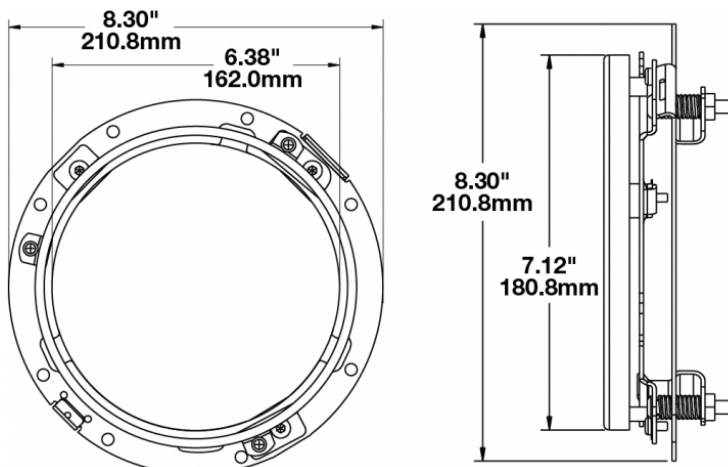

Mounting Ring Kit for 7" Round (PAR56) Headlights

PRODUCT INFORMATION

Description	Mounting Ring Kit for 7" Round (PAR56) Headlights
Height	210.82 mm / 8.3 in
Width	210.82 mm / 8.3 in
Product Weight	0.90 lbs / 0.41 kgs
Shipping Weight	1.25 lbs / 0.57 kgs

PRODUCT DIMENSIONS

Print date: 2024-12-12

© 2024 J.W. Speaker Corporation • Germantown, WI U.S.A.
www.jwspeaker.com • speaker@jwspeaker.com • 262.251.6660

Mounting Ring Kit for 7" Round (PAR56) Headlights