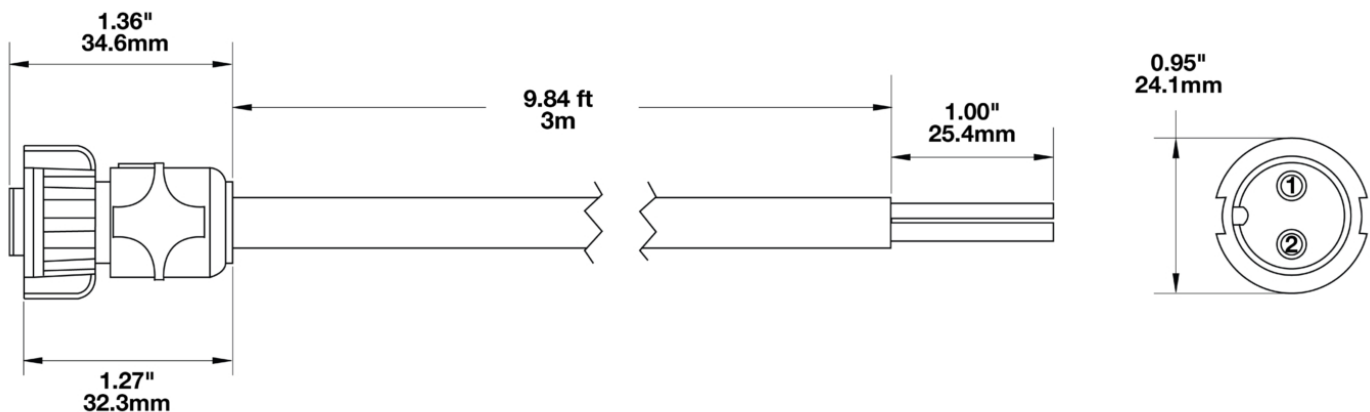

DC Output Harness 3m Bare Leads with DC Terminal Kit

PRODUCT INFORMATION

Description	DC Output Harness 3m Bare Leads with DC Terminal Kit
Width	3000.00 mm / 118.11 in
Mounting Hardware Description	Harness Length: 3M
Connector or Wiring	ICONN iMATE23
Mating Connector	Connector Kit
Product Weight	0.00 lbs / 0 kgs
Shipping Weight	1.50 lbs / 0.68 kgs

PRODUCT DIMENSIONS

Print date: 2024-06-30

© 2024 J.W. Speaker Corporation • Germantown, WI U.S.A.
 www.jwspeaker.com • speaker@jwspeaker.com • 262.251.6660

DC Output Harness 3m Bare Leads with DC Terminal Kit

ELECTRICAL SPECIFICATIONS

Input Voltage 100-277V DC

REGULATORY STANDARDS COMPLIANCE

Eco Friendly

APPLICATIONS

ADDITIONAL INFORMATION

DC Terminal Kit Includes:
(4) Deutsch connectors
(2) Packard pins
(2) Cable seals
(2) Butt splice heat shrink & solder connection