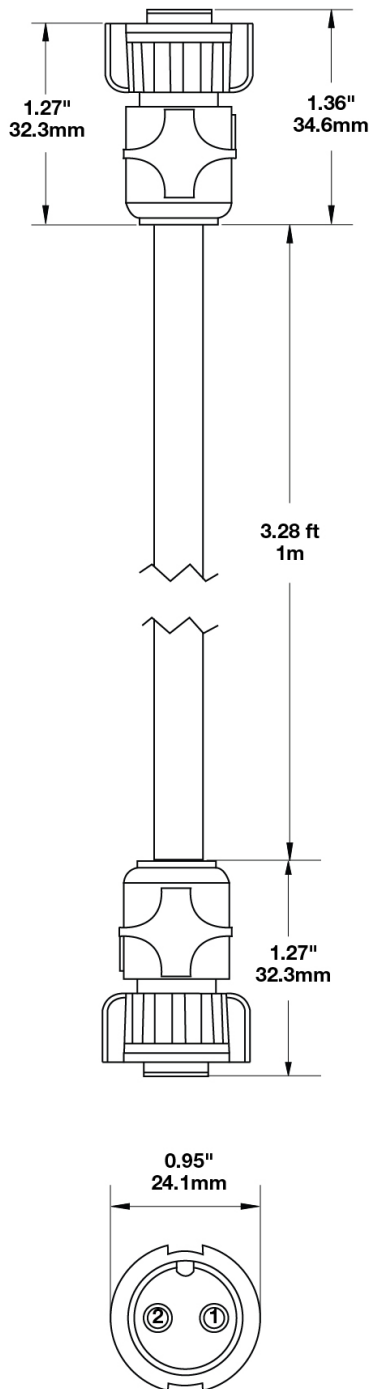

DC Output Harness 1m with iCONN Connector

PRODUCT INFORMATION

Description	DC Output Harness 1m with iCONN Connector
Mounting Hardware Description	Harness Length: 1M
Connector or Wiring	ICONN iMATE23
Mating Connector	ICONN iMATE23
Product Weight	0.00 lbs / 0 kgs
Shipping Weight	0.72 lbs / 0.33 kgs
Additional Information	24 V DC Output

Print date: 2024-06-30

© 2024 J.W. Speaker Corporation • Germantown, WI U.S.A.
www.jwspeaker.com • speaker@jwspeaker.com • 262.251.6660

DC Output Harness 1m with iCONN Connector

PRODUCT DIMENSIONS

Print date: 2024-06-30

ORDERING INFORMATION

You will need to order 3 parts: a Converter Box, an AC Input Harness, and a DC Output Harness. Follow the steps below:

Step 1:
Select 1 Converter Box

#0842291 - Model 6404 (35W)

#0842301 - Model 6406 (150W)