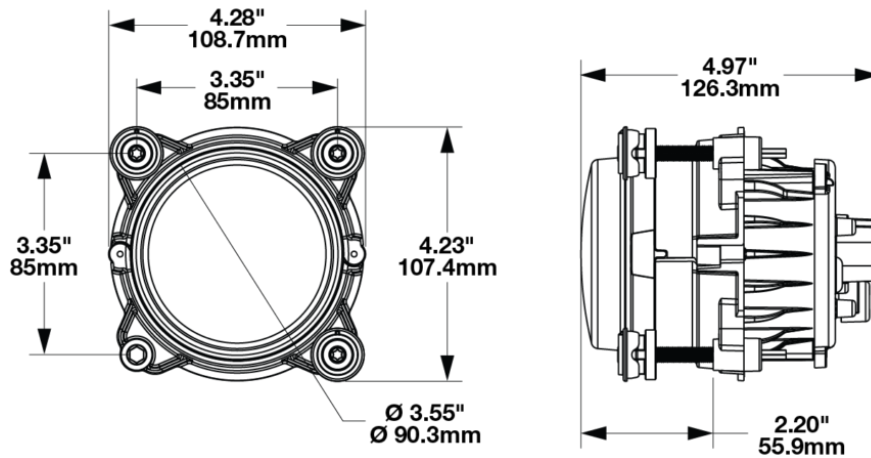

90mm 3-Point Lock Mount for 3mm Mounting Frame

PRODUCT DIMENSIONS

REGULATORY STANDARDS COMPLIANCE

Buy America Standards

Eco Friendly

PRODUCT WARNINGS

For California residents:

⚠ WARNING: Cancer and reproductive harm - www.P65Warnings.ca.gov.

⚠ AVERTISSEMENT: Cancer et effet nocif sur la reproduction - www.P65Warnings.ca.gov.

Print date: 2025-04-01

© 2025 J.W. Speaker Corporation • Germantown, WI U.S.A.
www.jwspeaker.com • speaker@jwspeaker.com • 262.251.6660