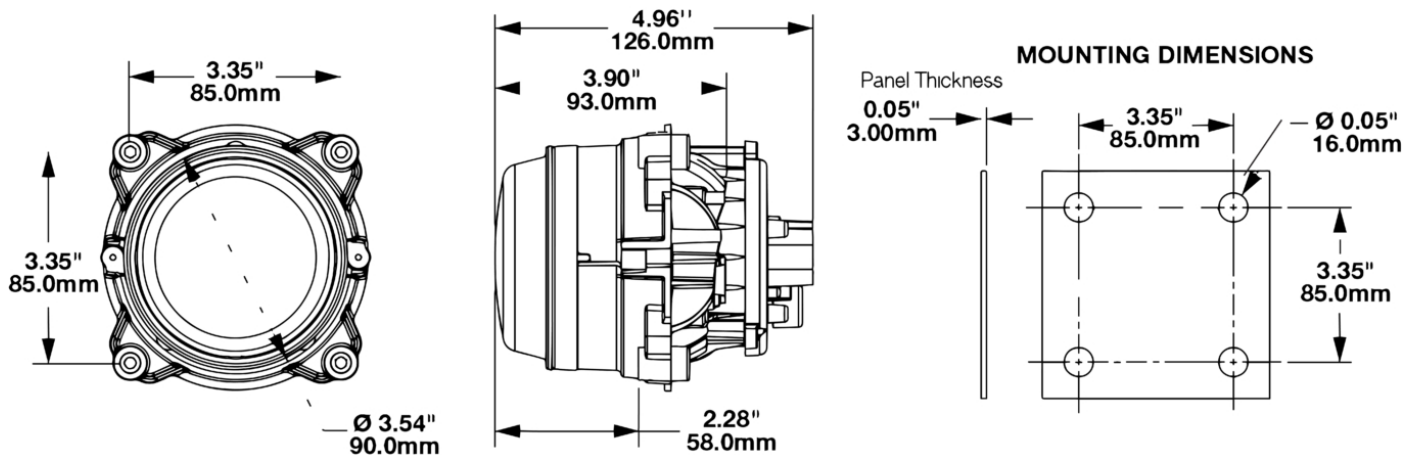

90mm Light 3-Point Mount for 3mm Mounting Frame

PRODUCT INFORMATION

Description	90mm Light 3-Point Mount for 3mm Mounting Frame
Product Weight	0.26 lbs / 0.12 kgs
Shipping Weight	1.10 lbs / 0.5 kgs
Additional Information	Kit Includes: (x2) Model 93 Mount (x3) Adjuster Rod, 10mm Ball (x3) 10mm Ball Socket (x2) Screw, #4-20

PRODUCT DIMENSIONS

Print date: 2024-11-21

© 2024 J.W. Speaker Corporation • Germantown, WI U.S.A.
 www.jwspeaker.com • speaker@jwspeaker.com • 262.251.6660

90mm Light 3-Point Mount for 3mm Mounting Frame