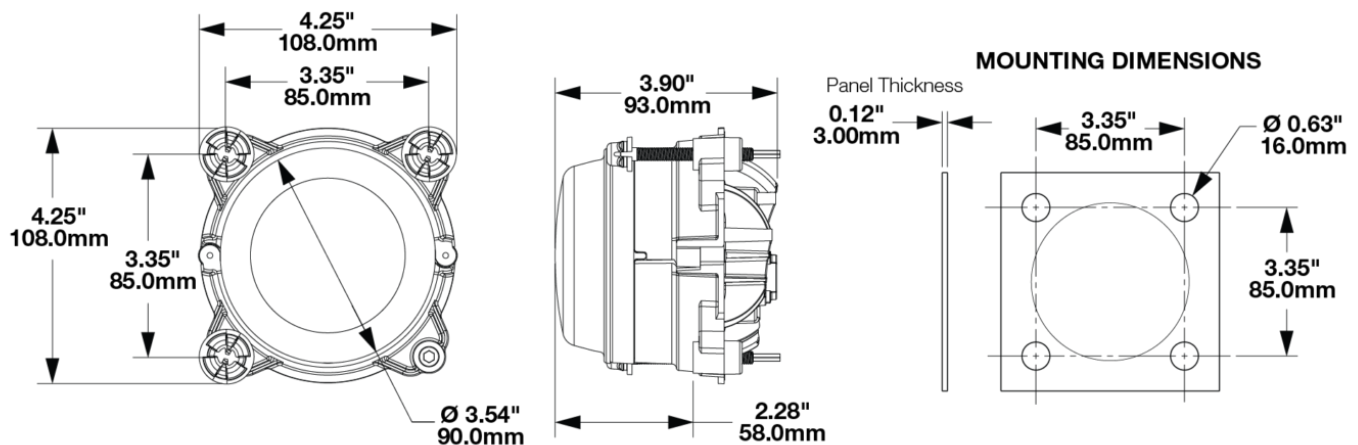

90mm Light 3-Point Mount for 3mm Mounting Frame

PRODUCT INFORMATION

Description	90mm Light 3-Point Mount for 3mm Mounting Frame
Product Weight	0.26 lbs / 0.12 kgs
Shipping Weight	1.10 lbs / 0.5 kgs
Additional Information	Kit Includes: (x2) Model 93 Mount (x3) Adjuster Rod, 10mm Ball (x3) 10mm Ball Socket (x2) Screw, #4-20

PRODUCT DIMENSIONS

Print date: 2025-04-01

© 2025 J.W. Speaker Corporation • Germantown, WI U.S.A.
www.jwspeaker.com • speaker@jwspeaker.com • 262.251.6660

90mm Light 3-Point Mount for 3mm Mounting Frame

REGULATORY STANDARDS COMPLIANCE