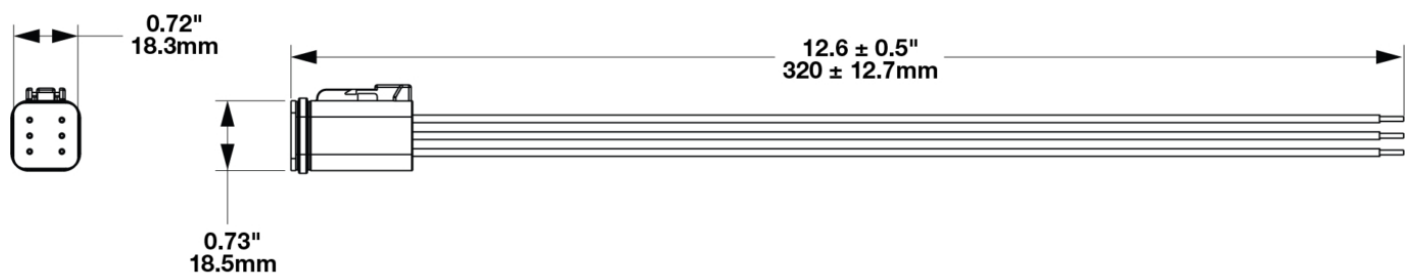

PRODUCT DIMENSIONS

Print date: 2025-04-01

© 2025 J.W. Speaker Corporation • Germantown, WI U.S.A.
www.jwspeaker.com • speaker@jwspeaker.com • 262.251.6660

J.W. SPEAKER
Engineered. Lighting. Solutions.