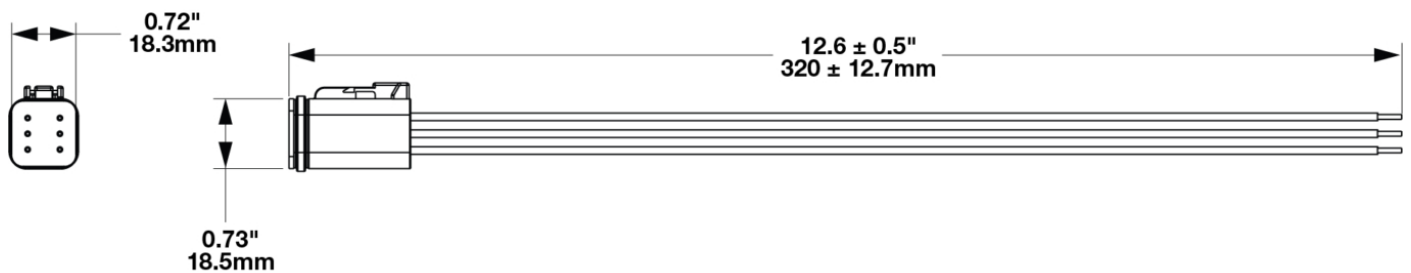

5 Function Wire Assembly for Model 93

PRODUCT INFORMATION

Description	5 Function Wire Assembly for Model 93
Connector or Wiring	Deutsch DT06-6S
Mating Connector	Deutsch DT04-6P

PRODUCT DIMENSIONS

Print date: 2025-02-05

© 2025 J.W. Speaker Corporation • Germantown, WI U.S.A.
www.jwspeaker.com • speaker@jwspeaker.com • 262.251.6660

5 Function Wire Assembly for Model 93

ELECTRICAL SPECIFICATIONS

Yellow Wire	Low Beam
Red Wire	Front Position
Orange Wire	DI
Blue Wire	DRL
Black Wire	Ground
White Wire	High Beam