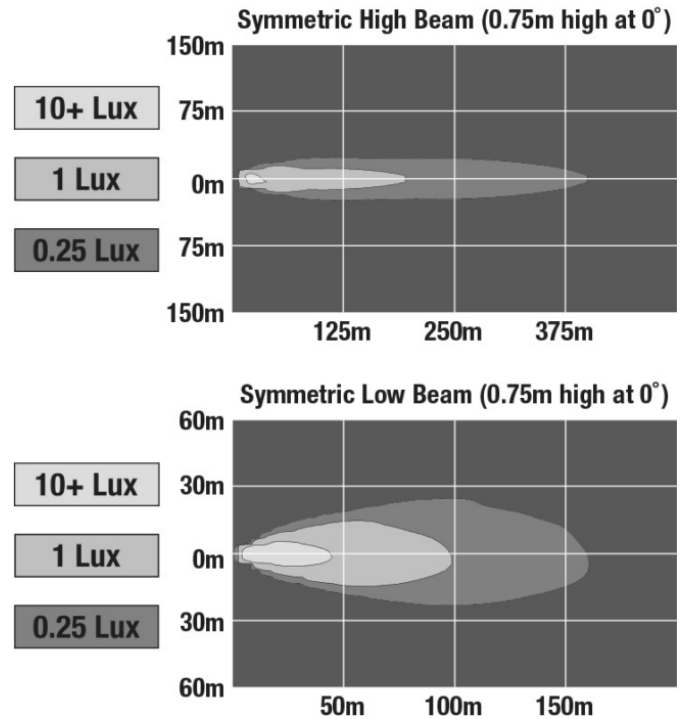

90mm LED Headlight - Model 93

PHOTOMETRIC SPECIFICATIONS

Raw Lumen Output	2650(High Beam), 1750(Low Beam)
Effective Lumen Output	750(High Beam), 610(Low Beam)
Candela Output	44,000(High Beam), 23,000(Low Beam)
Nominal LED Color Temperature	5665 K
Beam Pattern(s)	Forward Lighting - Daytime Running Light Forward Lighting - High Beam (ECE) Forward Lighting - Low Beam (DOT/ECE) Signalization - Front Position

APPLICATIONS

Print date: 2024-11-21

© 2024 J.W. Speaker Corporation • Germantown, WI U.S.A.
www.jwspeaker.com • speaker@jwspeaker.com • 262.251.6660

J.W. SPEAKER
Engineered. Lighting. Solutions.