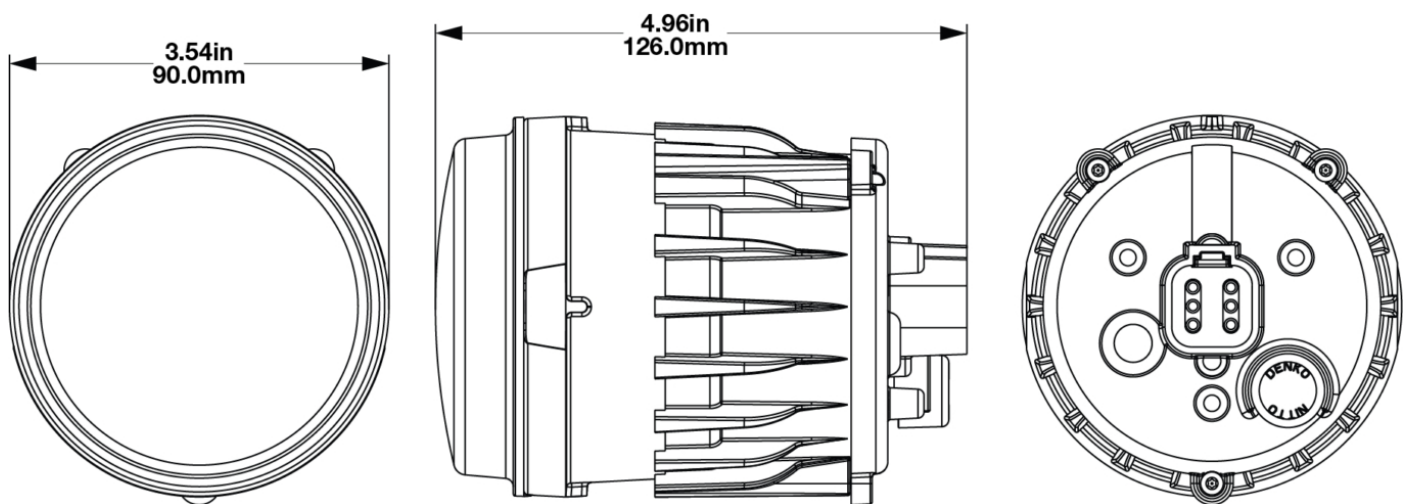

PRODUCT DIMENSIONS

Print date: 2025-04-01

© 2025 J.W. Speaker Corporation • Germantown, WI U.S.A.
www.jwspeaker.com • speaker@jwspeaker.com • 262.251.6660

J.W. SPEAKER
Engineered. Lighting. Solutions.