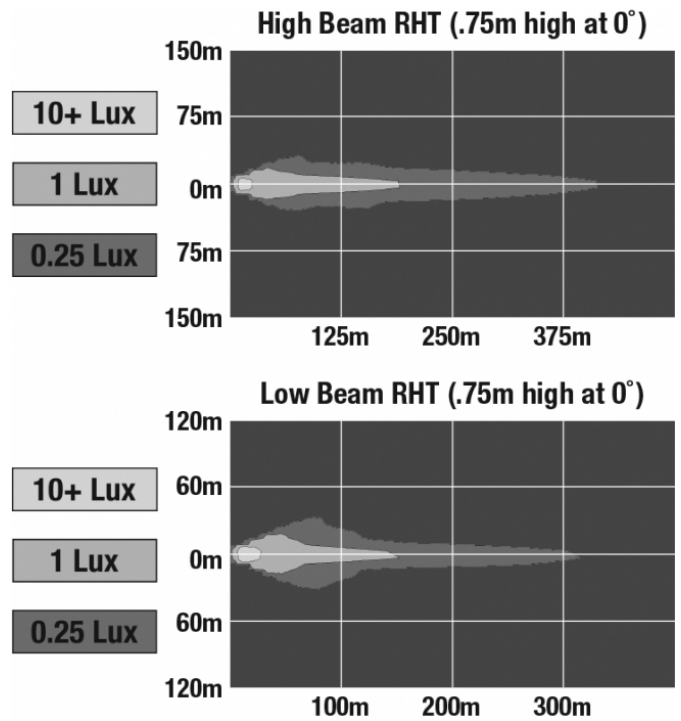

## PRODUCT INFORMATION

<b>Description</b>	12-24 DOT/ECE LED RHT High & Low Beam Headlight with FP & 3 Point Mount
<b>Height</b>	129.79 mm / 5.11 in
<b>Width</b>	168.66 mm / 6.64 in
<b>Depth</b>	87.38 mm / 3.44 in
<b>Shape</b>	Rectangular
<b>Outer Lens Material</b>	Polycarbonate
<b>Outer Lens Color</b>	Clear
<b>Housing Material</b>	Aluminum
<b>Housing Color</b>	Black
<b>Bezel Color</b>	Black
<b>Mounting Type</b>	3 Point Mount
<b>Connector or Wiring</b>	12" Flying Leads
<b>Product Weight</b>	2.50 lbs / 1.13 kgs
<b>Shipping Weight</b>	3.15 lbs / 1.43 kgs

## ELECTRICAL SPECIFICATIONS

---

<b>Input Voltage</b>	12-24V DC
<b>Operating Voltage</b>	10-30V DC
<b>Black Wire</b>	Ground
<b>White Wire</b>	High Beam
<b>Yellow Wire</b>	Low Beam
<b>Red Wire</b>	Front Position
<b>Current Draw</b>	1.11A @ 12V DC (Low Beam) 0.96A @ 24V DC (Low Beam) 2.14A @ 12V DC (High Beam) 1.53A @ 24V DC (High Beam) 0.056A @ 12V DC (Front Position) 0.065A @ 24V DC (Front Position)

## PHOTOMETRIC SPECIFICATIONS

<b>Raw Lumen Output</b>	2,100 (High Beam); 1,850 (Low Beam)
<b>Effective Lumen Output</b>	755 (High Beam); 645 (Low Beam)
<b>Beam Pattern(s)</b>	Forward Lighting - High Beam (DOT/ECE) Forward Lighting - Low Beam (DOT) Forward Lighting - Low Beam (ECE Right Hand) Signalization - Front Position