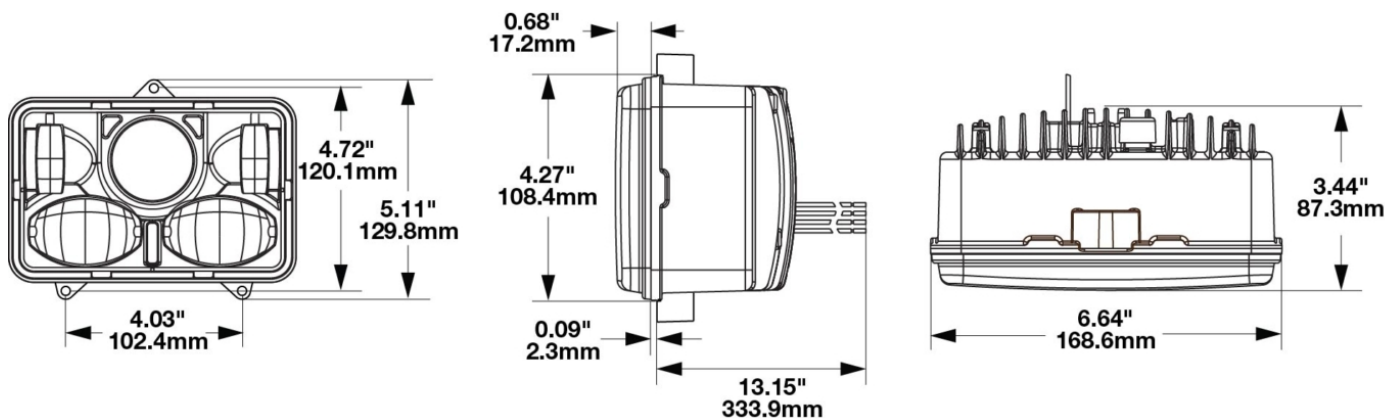

PRODUCT DIMENSIONS

Print date: 2025-04-03

© 2025 J.W. Speaker Corporation • Germantown, WI U.S.A.
www.jwspeaker.com • speaker@jwspeaker.com • 262.251.6660