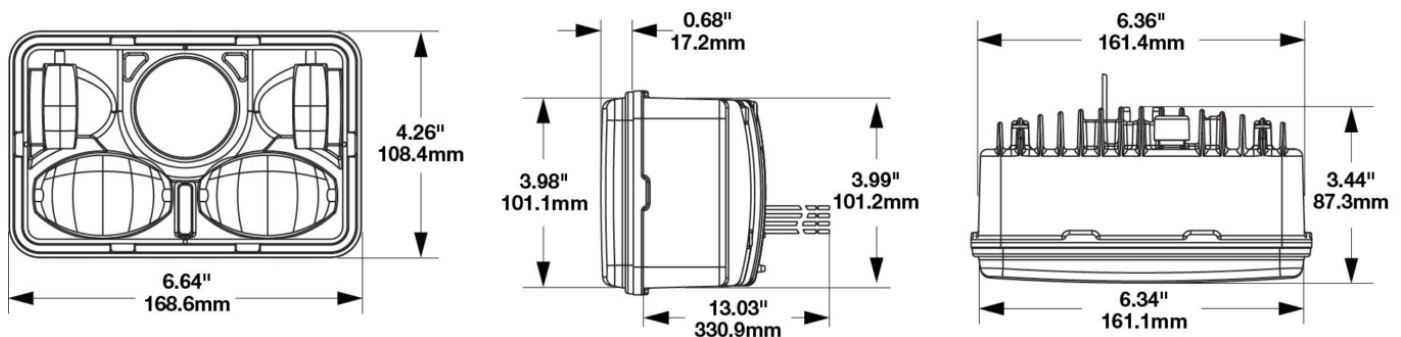

PRODUCT DIMENSIONS

Print date: 2025-02-10

© 2025 J.W. Speaker Corporation • Germantown, WI U.S.A.
www.jwspeaker.com • speaker@jwspeaker.com • 262.251.6660

J.W. SPEAKER
Engineered. Lighting. Solutions.