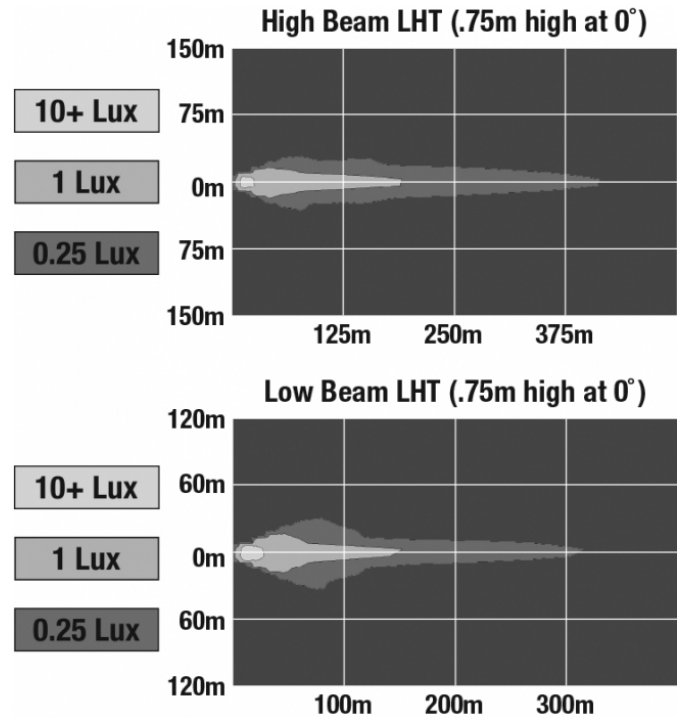

## PRODUCT INFORMATION

<b>Description</b>	12-24 ECE LED LHT High & Low Beam Headlight with FP & Panel Mount
<b>Height</b>	129.79 mm / 5.11 in
<b>Width</b>	168.66 mm / 6.64 in
<b>Depth</b>	87.38 mm / 3.44 in
<b>Shape</b>	Rectangular
<b>Outer Lens Material</b>	Polycarbonate
<b>Outer Lens Color</b>	Clear
<b>Housing Material</b>	Aluminum
<b>Housing Color</b>	Black
<b>Bezel Color</b>	Black
<b>Mounting Type</b>	Panel Mount
<b>Connector or Wiring</b>	12" Flying Leads
<b>Product Weight</b>	2.50 lbs / 1.13 kgs
<b>Shipping Weight</b>	2.84 lbs / 1.29 kgs

## ELECTRICAL SPECIFICATIONS

---

<b>Input Voltage</b>	12-24V DC
<b>Operating Voltage</b>	10-30V DC
<b>Black Wire</b>	Ground
<b>White Wire</b>	High Beam
<b>Yellow Wire</b>	Low Beam
<b>Red Wire</b>	Front Position
<b>Current Draw</b>	1.11A @ 12V DC (Low Beam) 0.96A @ 24V DC (Low Beam) 2.14A @ 12V DC (High Beam) 1.56A @ 24V DC (High Beam) 0.056A @ 12V DC (Front Position) 0.065A @ 24V DC (Front Position)

## PHOTOMETRIC SPECIFICATIONS

<b>Raw Lumen Output</b>	2,100 (High Beam); 1,850 (Low Beam)
<b>Effective Lumen Output</b>	755 (High Beam); 645 (Low Beam)
<b>Beam Pattern(s)</b>	Forward Lighting - High Beam (DOT/ECE) Forward Lighting - Low Beam (ECE Left Hand) Signalization - Front Position