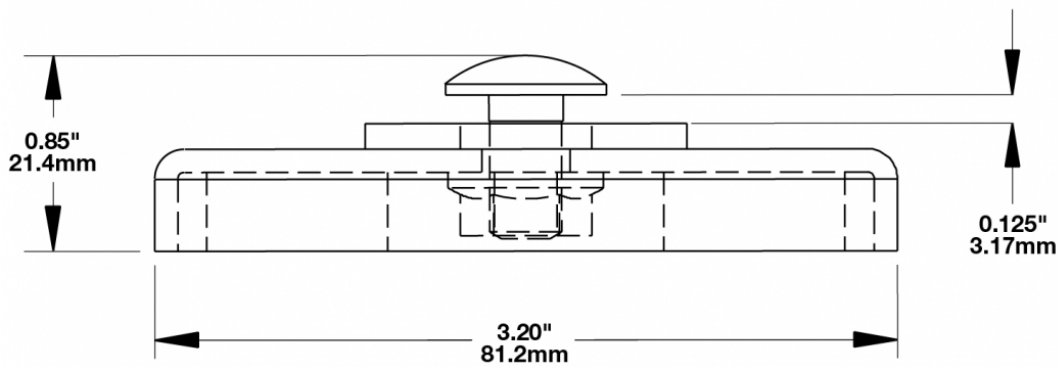

Magnet Mount Kit for XD Series Work Lights

PRODUCT INFORMATION

Description	Magnet Mount Kit for XD Series Work Lights
Product Weight	0.62 lbs / 0.28 kgs
Shipping Weight	0.70 lbs / 0.32 kgs

PRODUCT DIMENSIONS