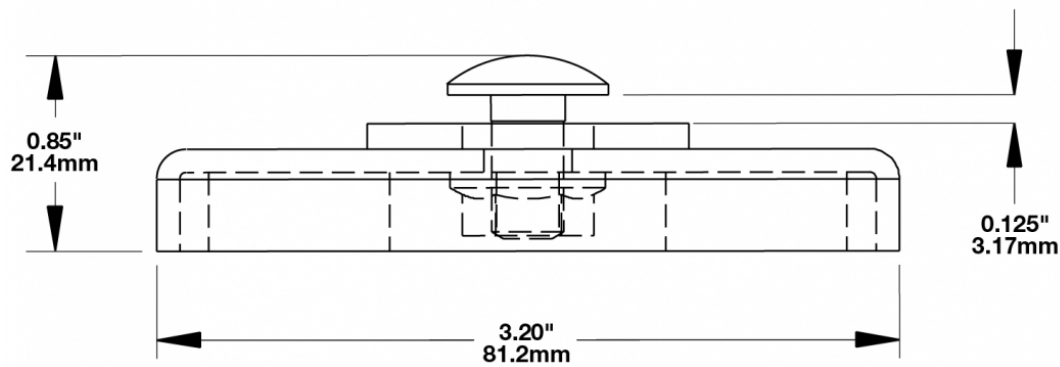

Magnet Mount Kit for XD Series Work Lights

PRODUCT INFORMATION

Description	Magnet Mount Kit for XD Series Work Lights
Product Weight	0.62 lbs / 0.28 kgs
Shipping Weight	0.70 lbs / 0.32 kgs

PRODUCT DIMENSIONS