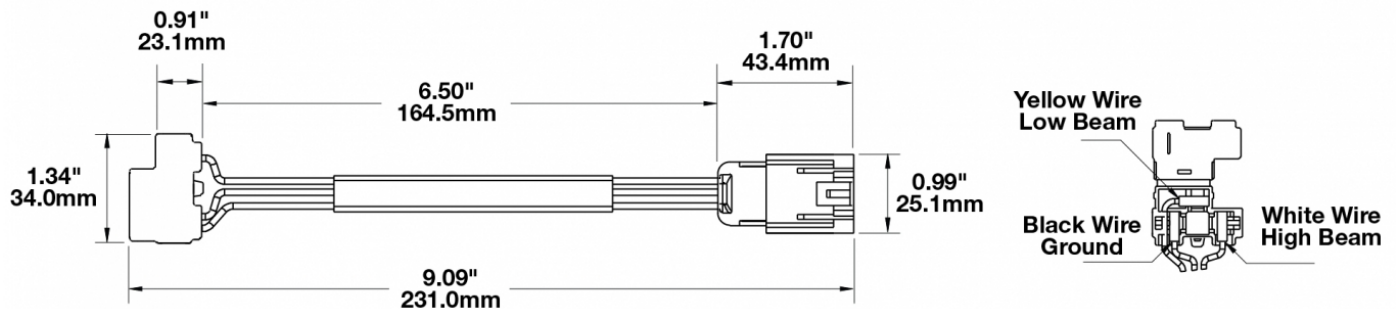

PRODUCT DIMENSIONS

Print date: 2025-04-19

© 2025 J.W. Speaker Corporation • Germantown, WI U.S.A.
www.jwspeaker.com • speaker@jwspeaker.com • 262.251.6660