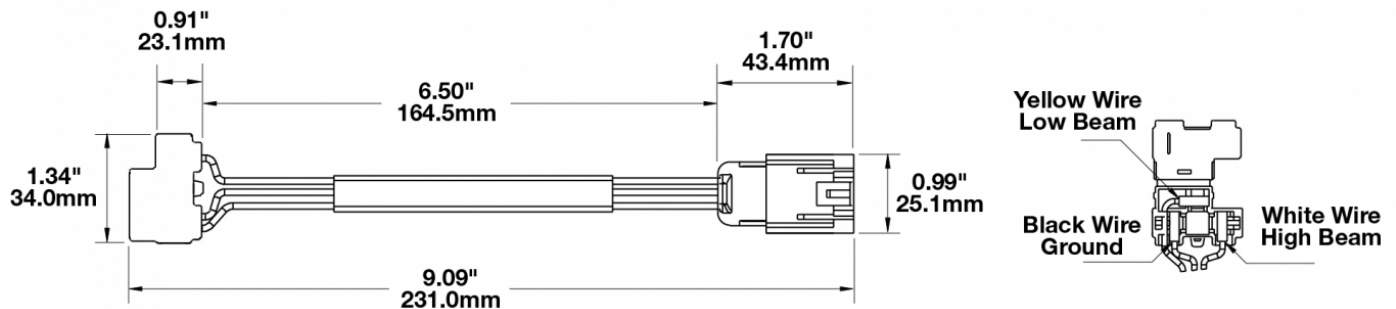

Jumper Harness H4/H13 for 8700 Evolution & 8710 Series

PRODUCT INFORMATION

Description	Jumper Harness H4/H13 for 8700 Evolution & 8710 Series
Product Weight	0.15 lbs / 0.07 kgs
Shipping Weight	0.15 lbs / 0.07 kgs

PRODUCT DIMENSIONS

Print date: 2024-12-21

© 2024 J.W. Speaker Corporation • Germantown, WI U.S.A.
www.jwspeaker.com • speaker@jwspeaker.com • 262.251.6660

Jumper Harness H4/H13 for 8700 Evolution & 8710 Series