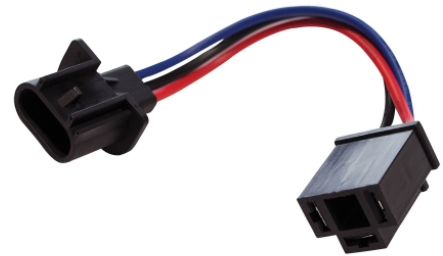

Jumper Harness H4/H13 for 8700 Evolution & 8710 Series

PRODUCT INFORMATION

Description	Jumper Harness H4/H13 for 8700 Evolution & 8710 Series
Product Weight	0.15 lbs / 0.07 kgs
Shipping Weight	0.15 lbs / 0.07 kgs

7" Round High Beam Only Auxiliary Driving Light

LED Auxiliary Driving Light - Model 8710

7" Round Headlights with Dual Burn® Technology

LED Headlights - Model 8700 Evo 2 Dual Burn