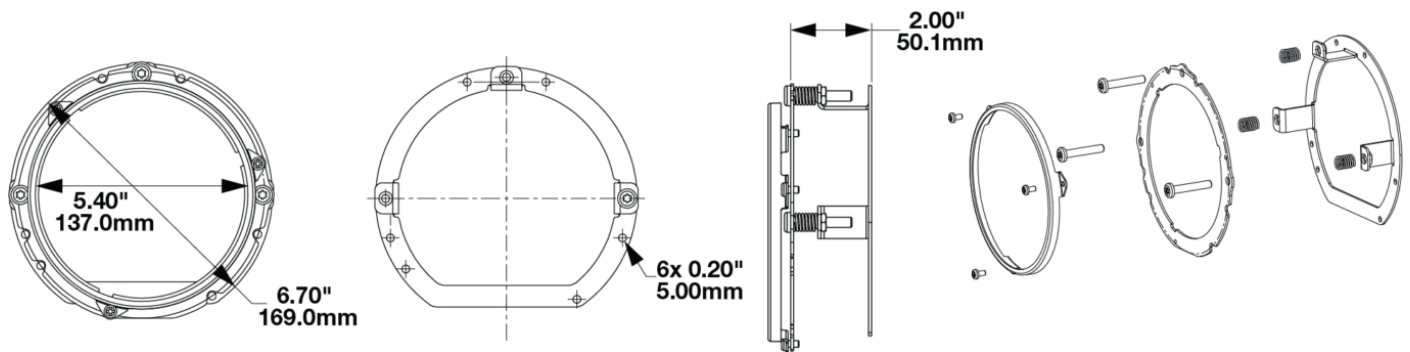

PRODUCT DIMENSIONS

PRODUCT WARNINGS

For California residents:

⚠ **WARNING:** Cancer and reproductive harm - www.P65Warnings.ca.gov.

⚠ **AVERTISSEMENT:** Cancer et effet nocif sur la reproduction - www.P65Warnings.ca.gov.

Print date: 2024-11-21

© 2024 J.W. Speaker Corporation • Germantown, WI U.S.A.
www.jwspeaker.com • speaker@jwspeaker.com • 262.251.6660

J.W. SPEAKER
Engineered. Lighting. Solutions.