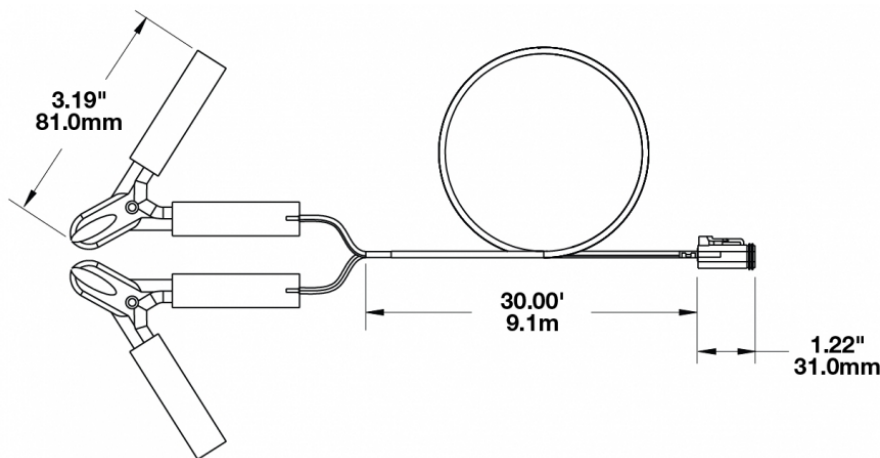

30' Power Cord with Battery Clips for Model 4416

PRODUCT INFORMATION

Description	30' Power Cord with Battery Clips for Model 4416
Width	9144.00 mm / 360 in
Connector or Wiring	Alligator Battery Clip / DEUTSCH DT06-2S
Shipping Weight	0.90 lbs / 0.41 kgs
Additional Information	Accessory Includes: (1) 30' vehicle power cord with battery clips

PRODUCT DIMENSIONS

Print date: 2024-12-24

© 2024 J.W. Speaker Corporation • Germantown, WI U.S.A.
www.jwspeaker.com • speaker@jwspeaker.com • 262.251.6660

30' Power Cord with Battery Clips for Model 4416

**3.5" Round Portable
LED Hand Held
Work Light - Black
and Camouflage**

LED Handheld Work
Light - Model 4416